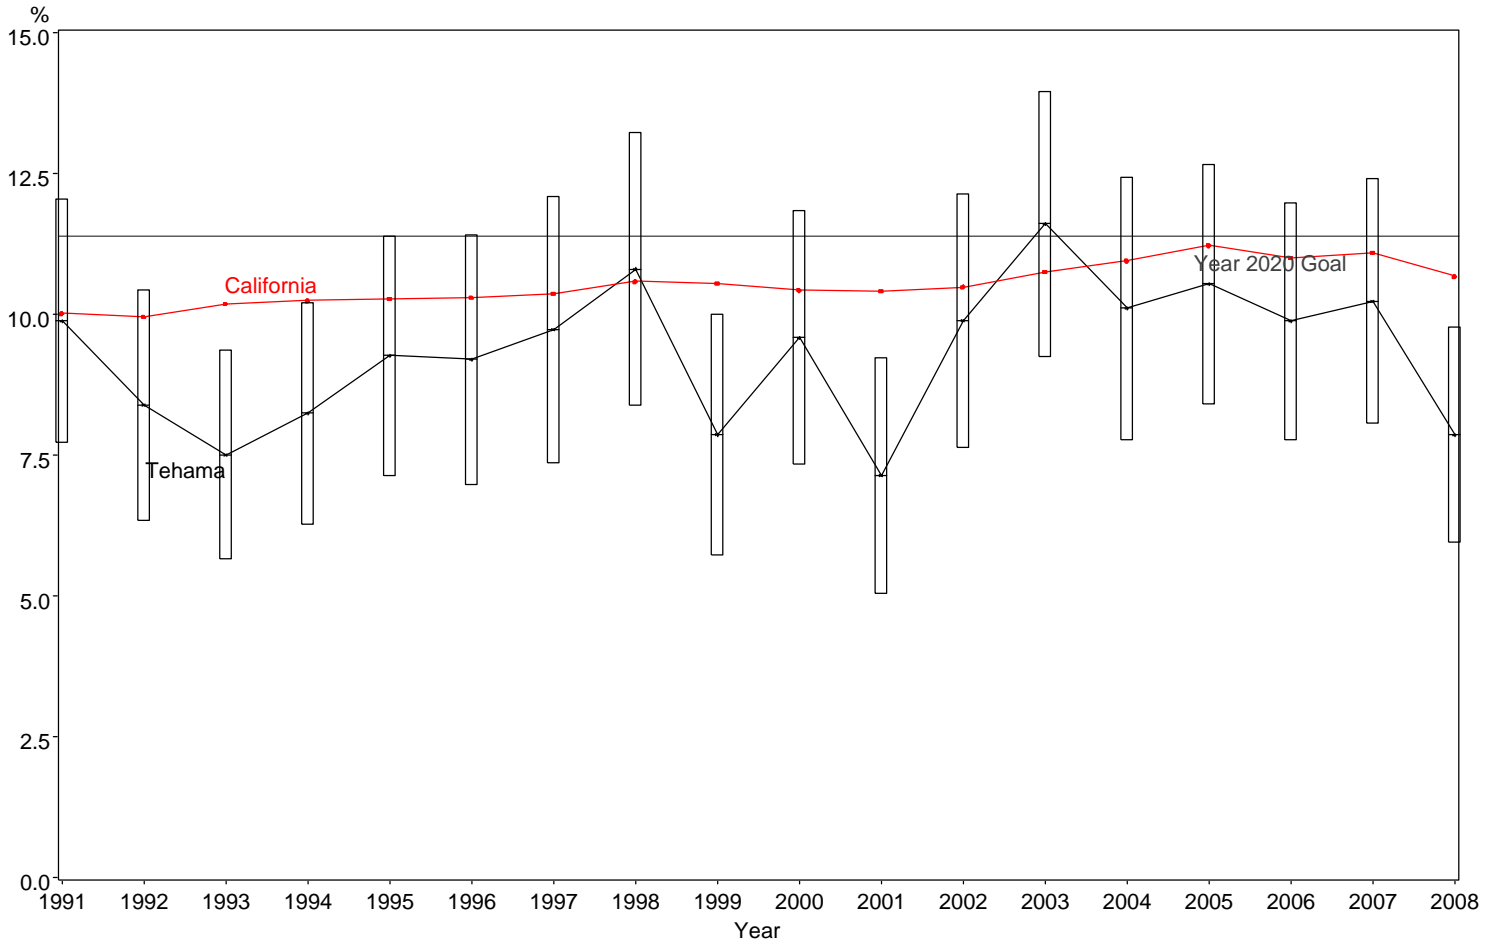

Percent of Preterm Infants
Tehama County, 1991-2008

The box around the county point estimates denotes the 95% confidence interval around the estimate.