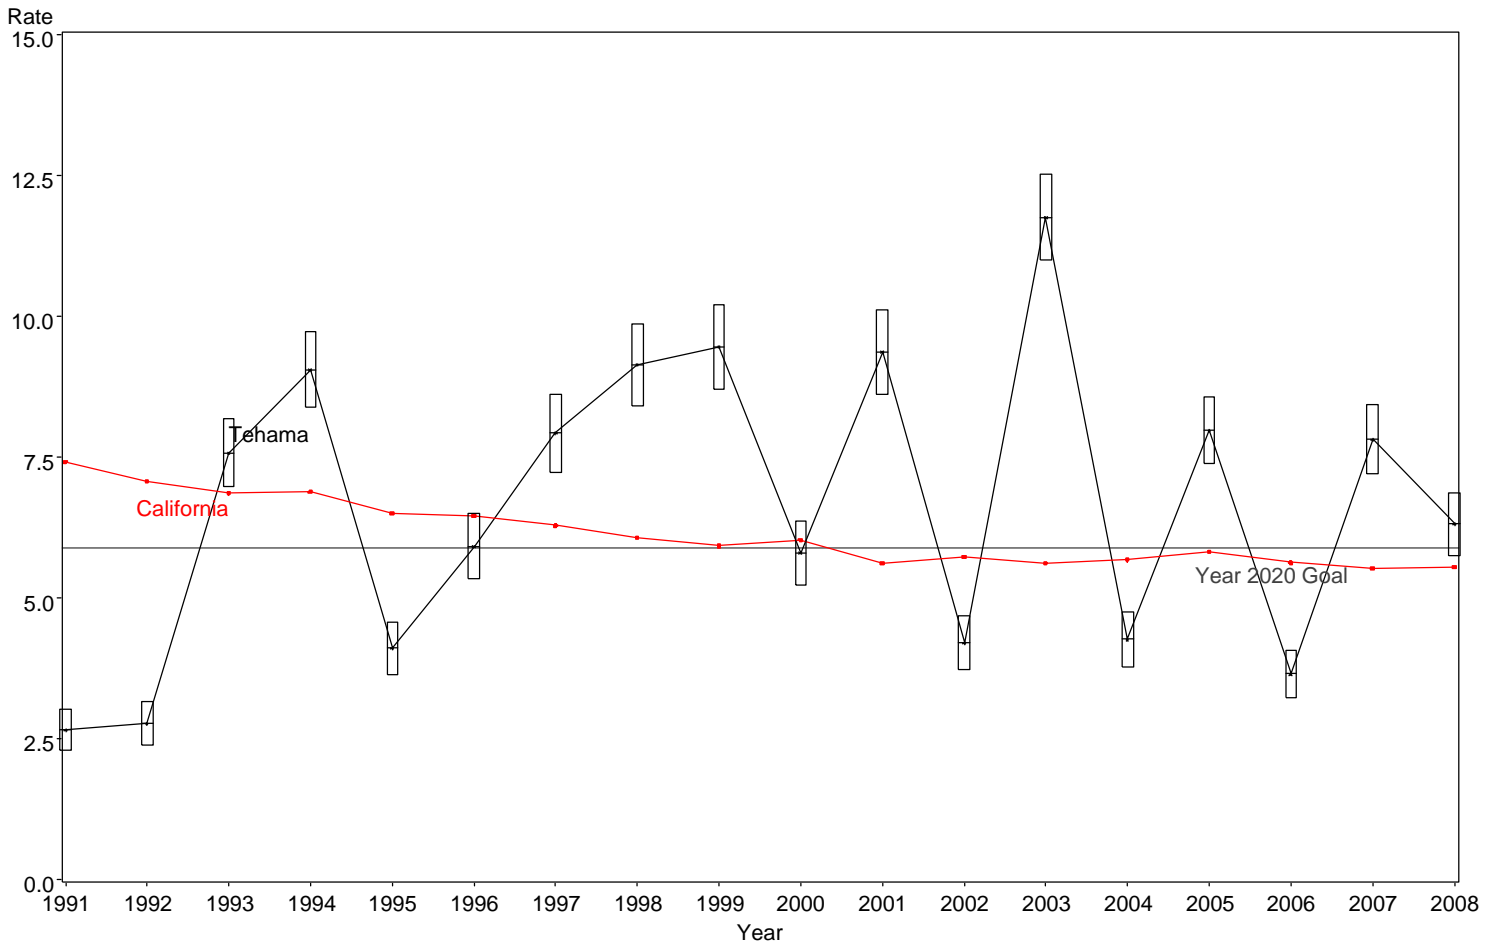

Perinatal Mortality Rate
Tehama County, 1991-2008

The box around the county point estimates denotes the 95% confidence interval around the estimate.