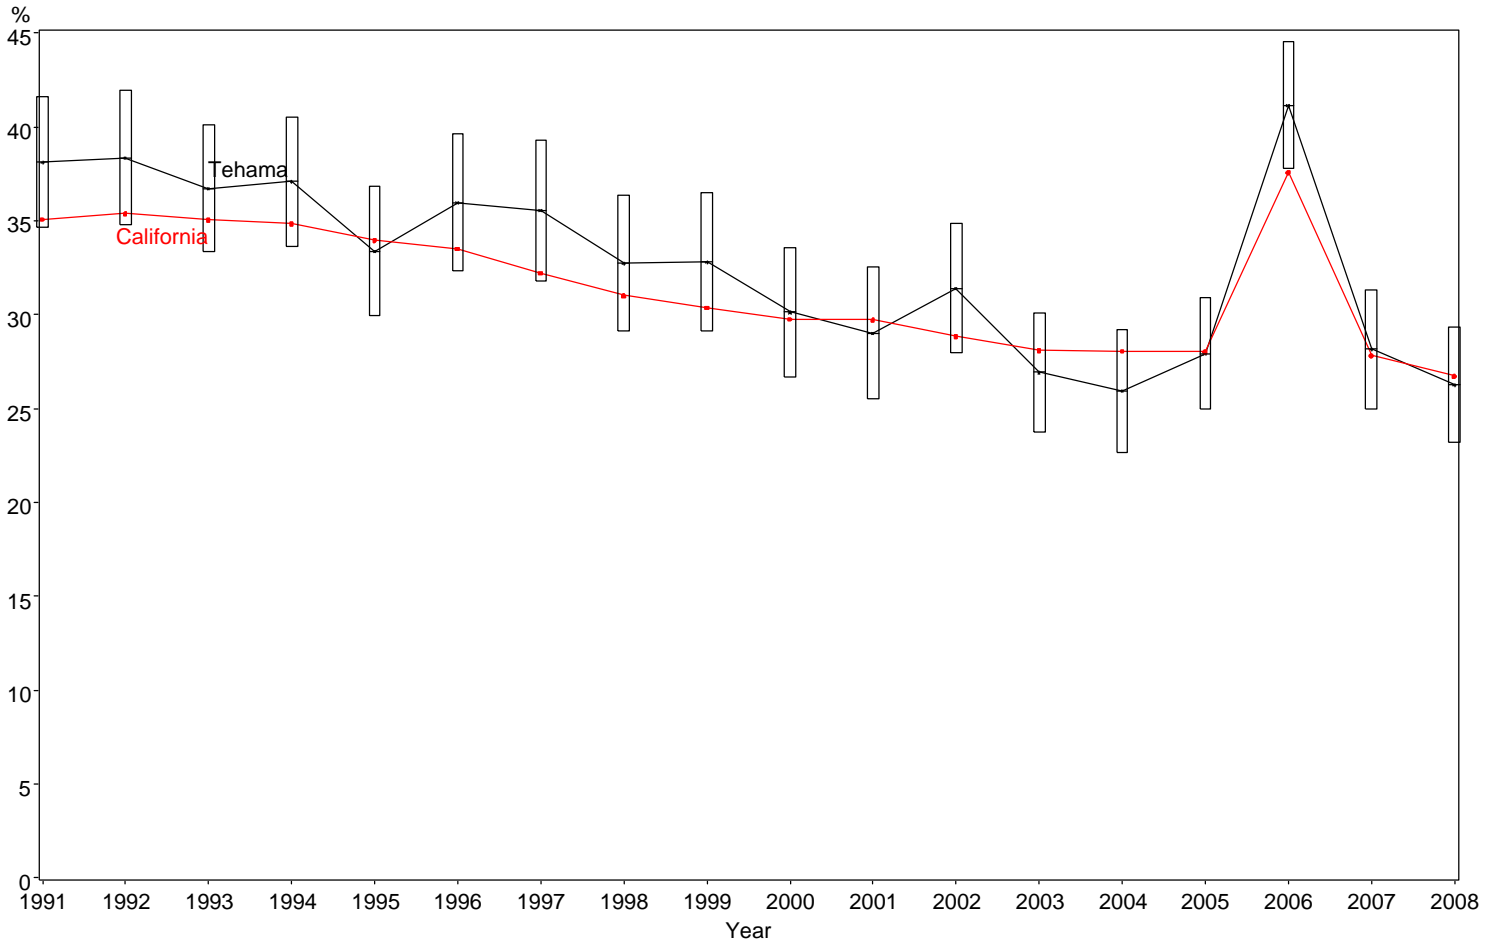

Percent of Births to Mothers with No High School Degree
Tehama County, 1991-2008

The box around the county point estimates denotes the 95% confidence interval around the estimate.

Starting in 2006, the actual HS degree information became available. Prior to 2006, a HS degree was estimated as ≥ 12 years of education