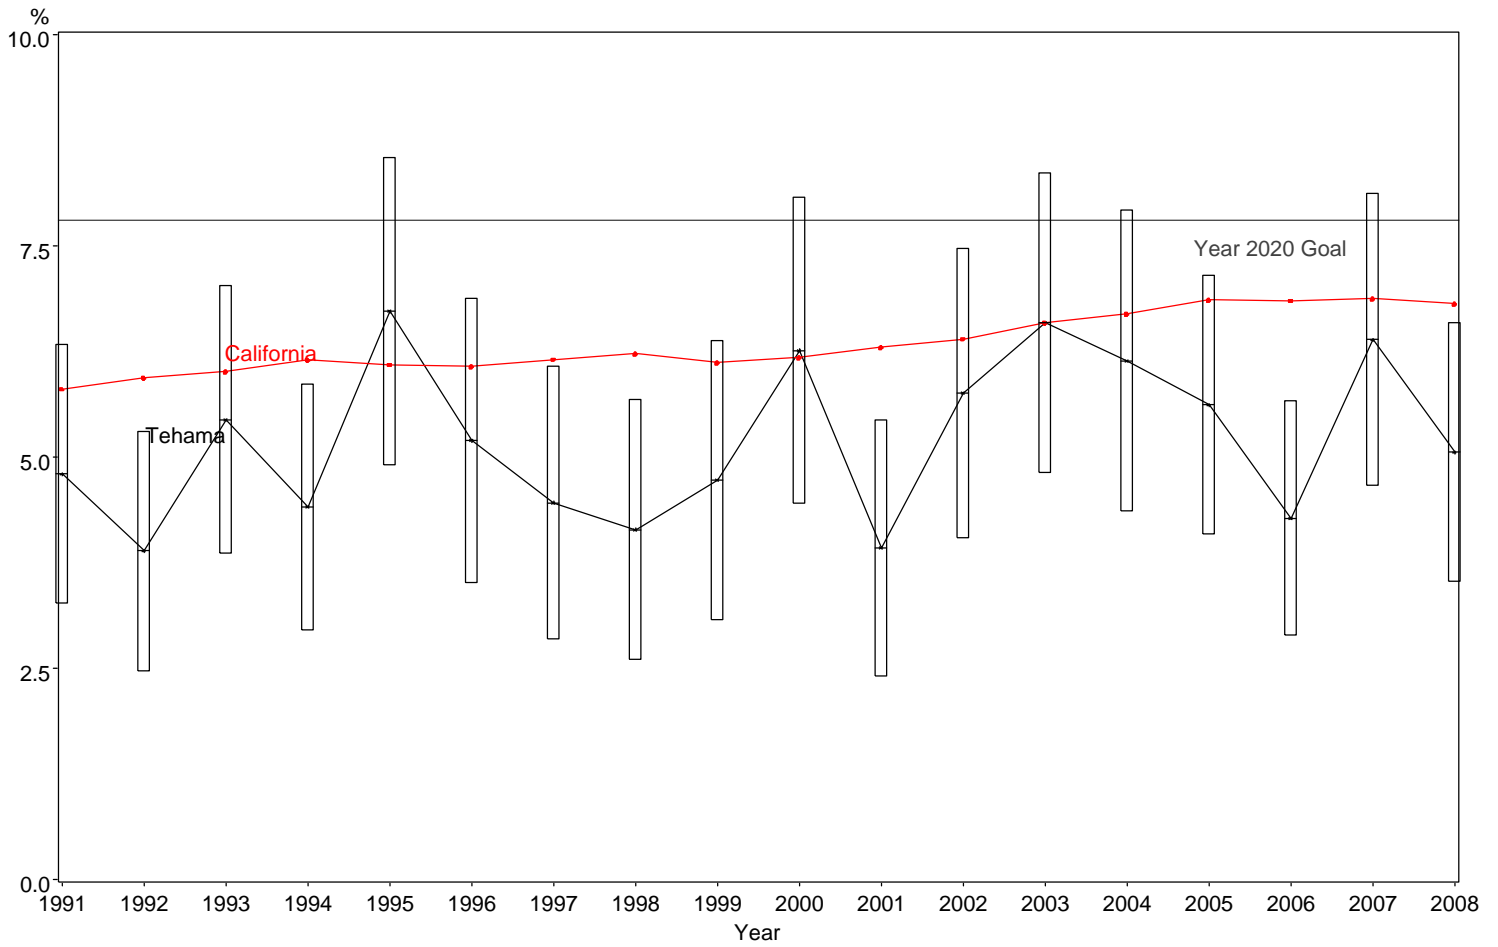

Percent of Low Birth Weight Infants
Tehama County, 1991-2008

The box around the county point estimates denotes the 95% confidence interval around the estimate.