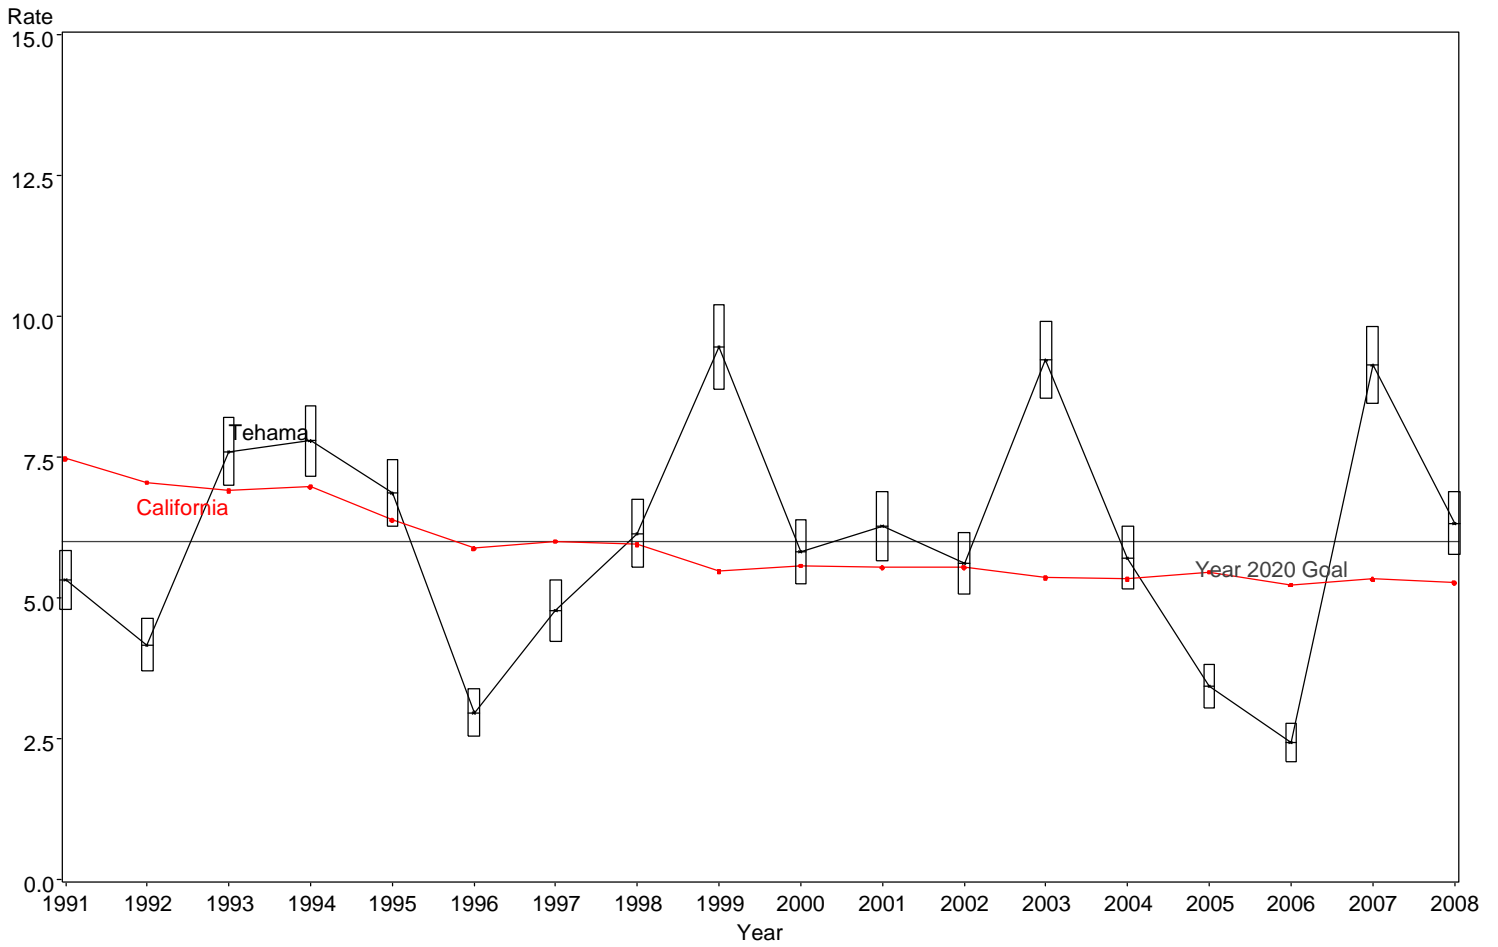

Infant Mortality Rate  
Tehama County, 1991-2008

The box around the county point estimates denotes the 95% confidence interval around the estimate.