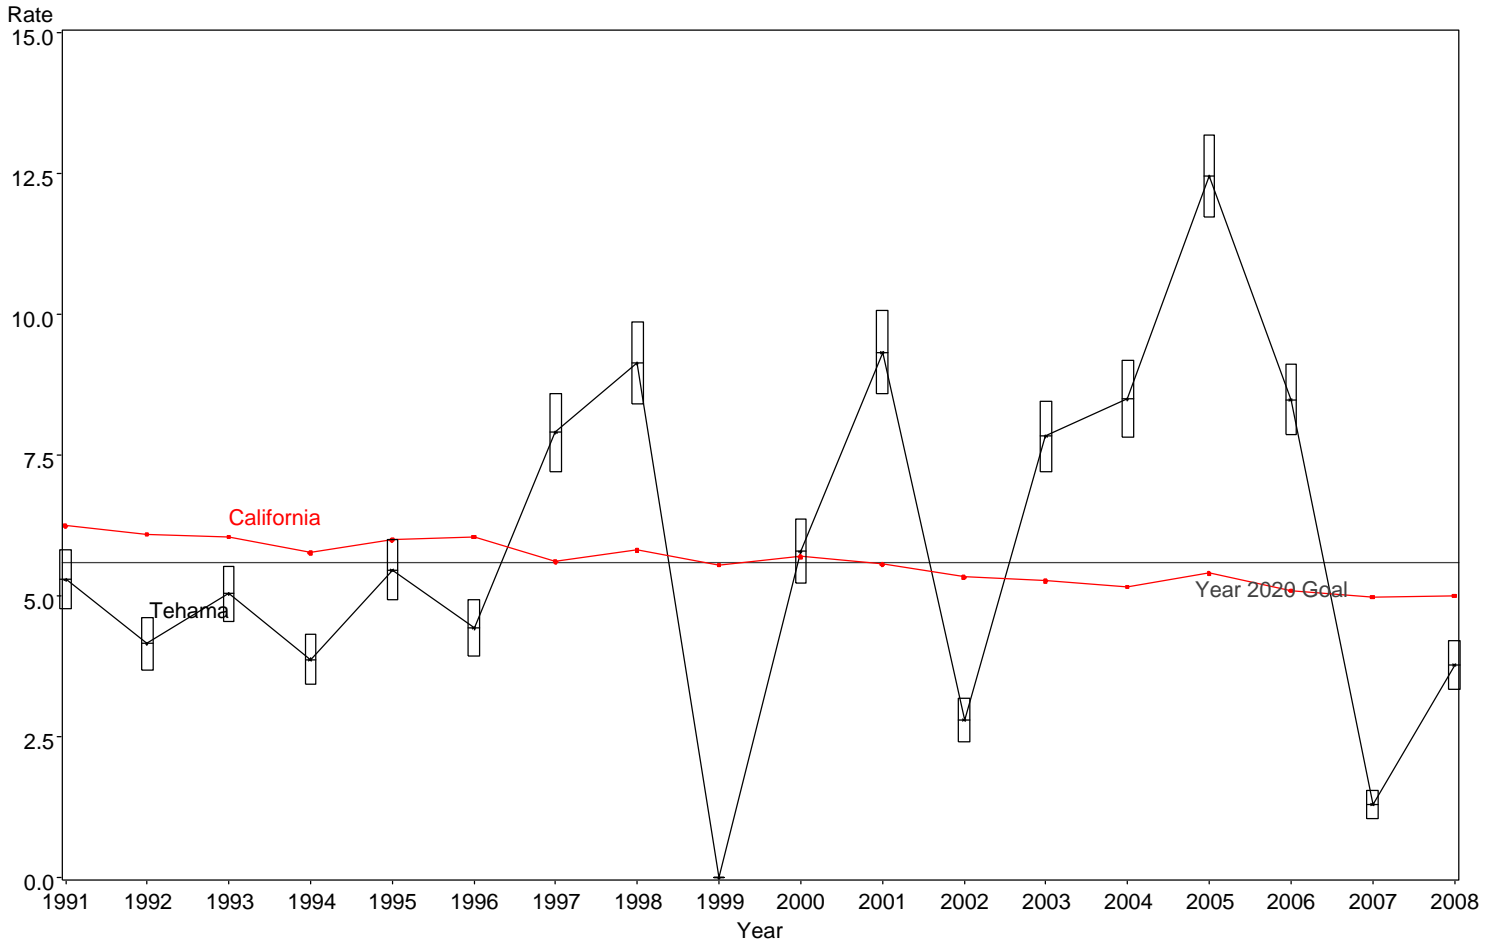

Fetal Mortality Rate
Tehama County, 1991-2008

The box around the county point estimates denotes the 95% confidence interval around the estimate.