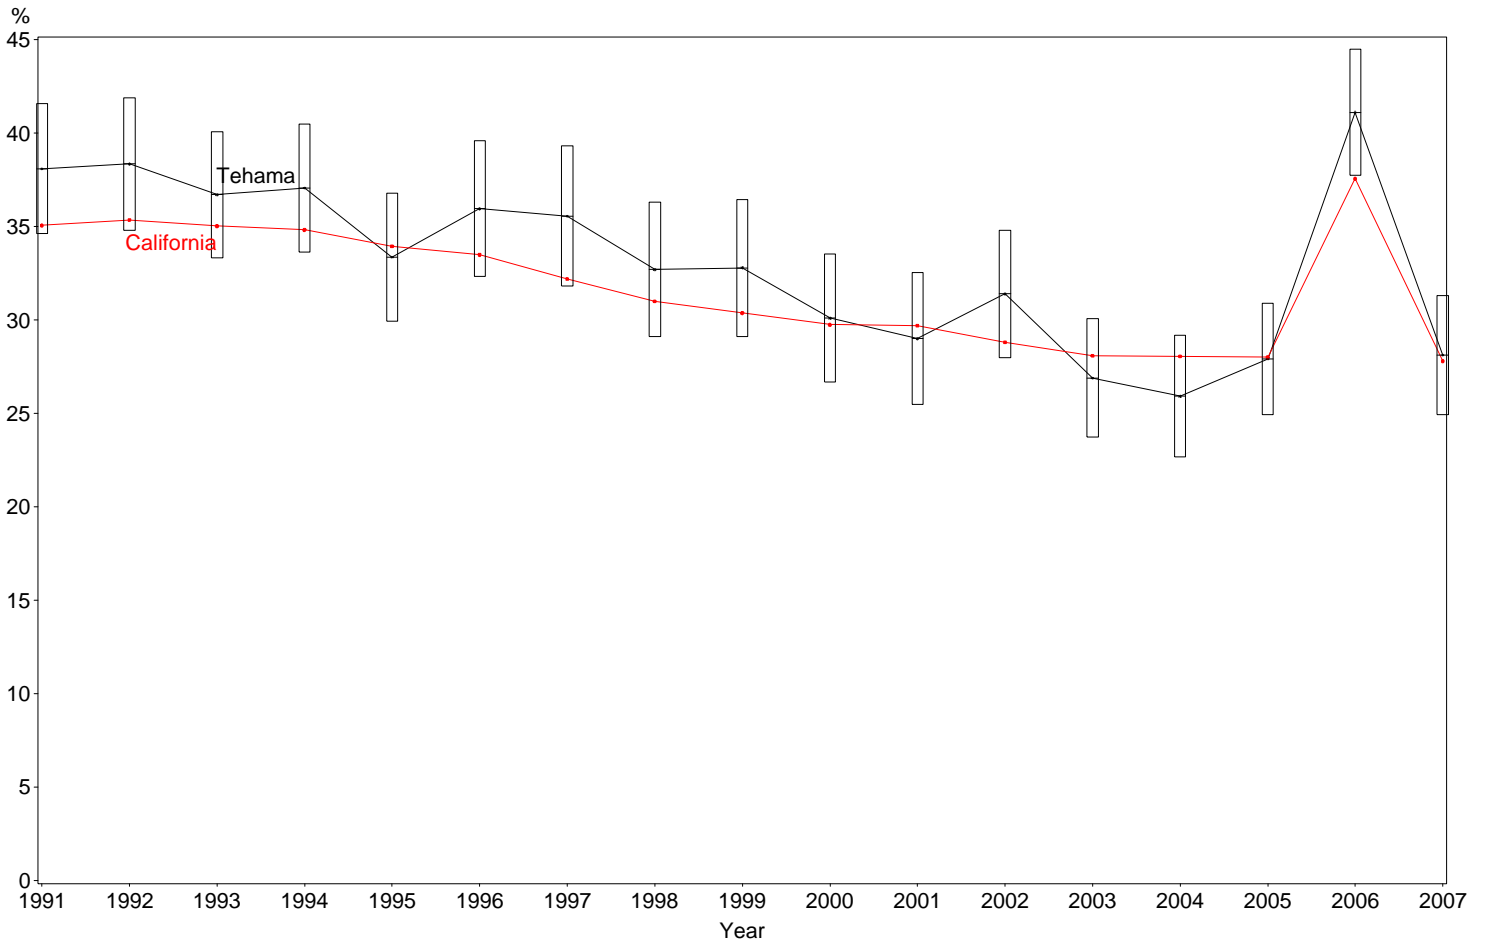

Percent of Births to Mothers with No High School Degree
Tehama County, 2005-2007

The box around the county point estimates denotes the 95% confidence interval around the estimate.

Starting in 2006, the actual HS degree information became available. Prior to 2006, a HS degree was estimated as ≥ 12 years of education