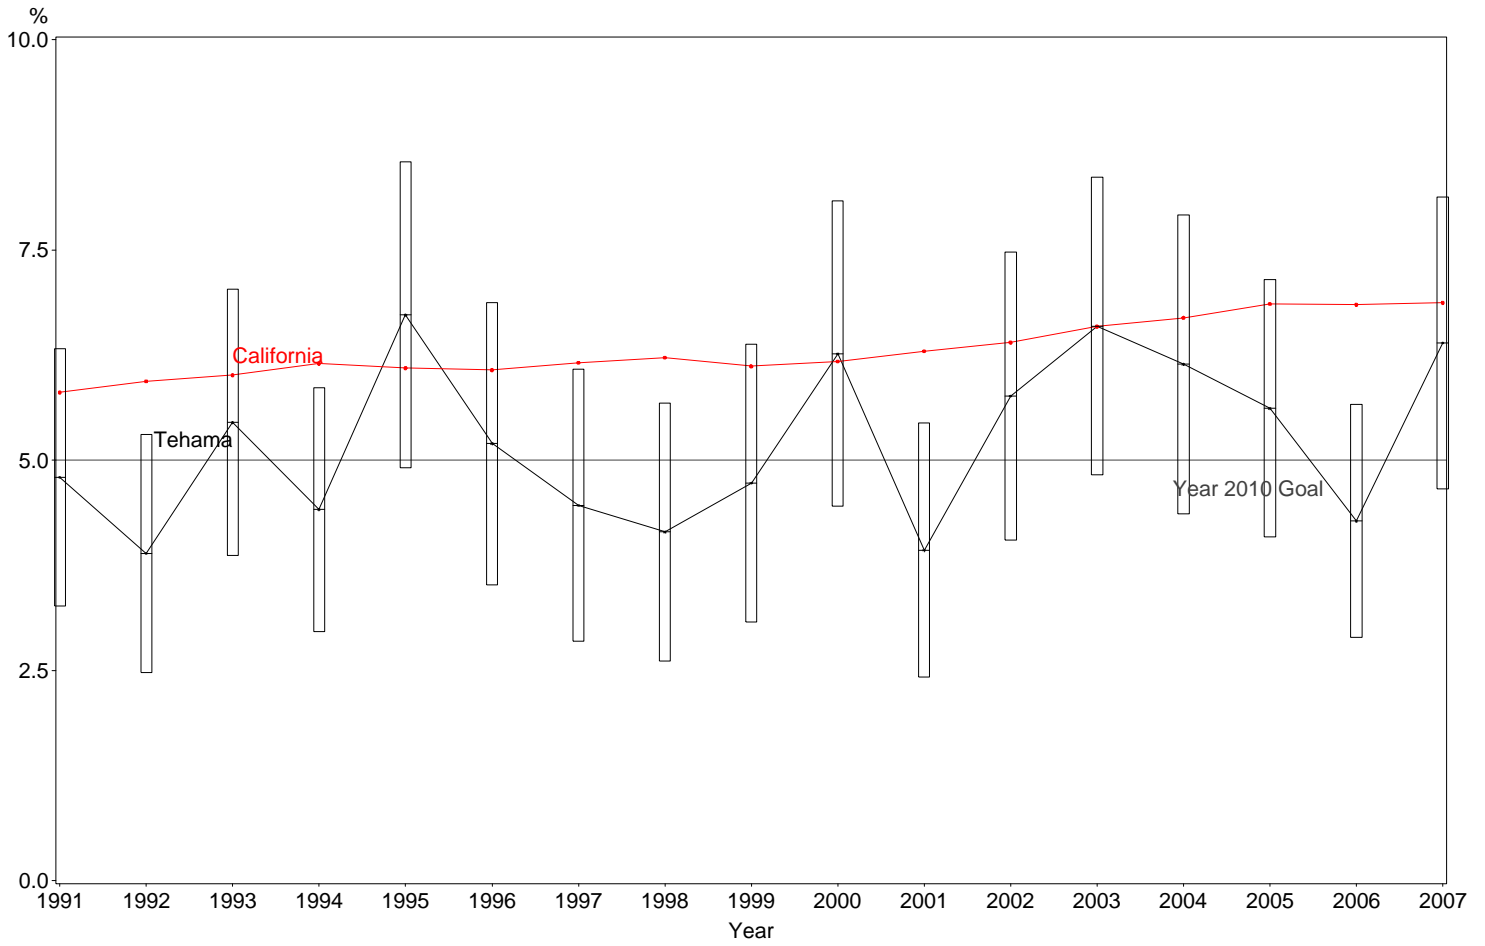

Percent of Low Birth Weight Infants
Tehama County, 2005-2007

The box around the county point estimates denotes the 95% confidence interval around the estimate.