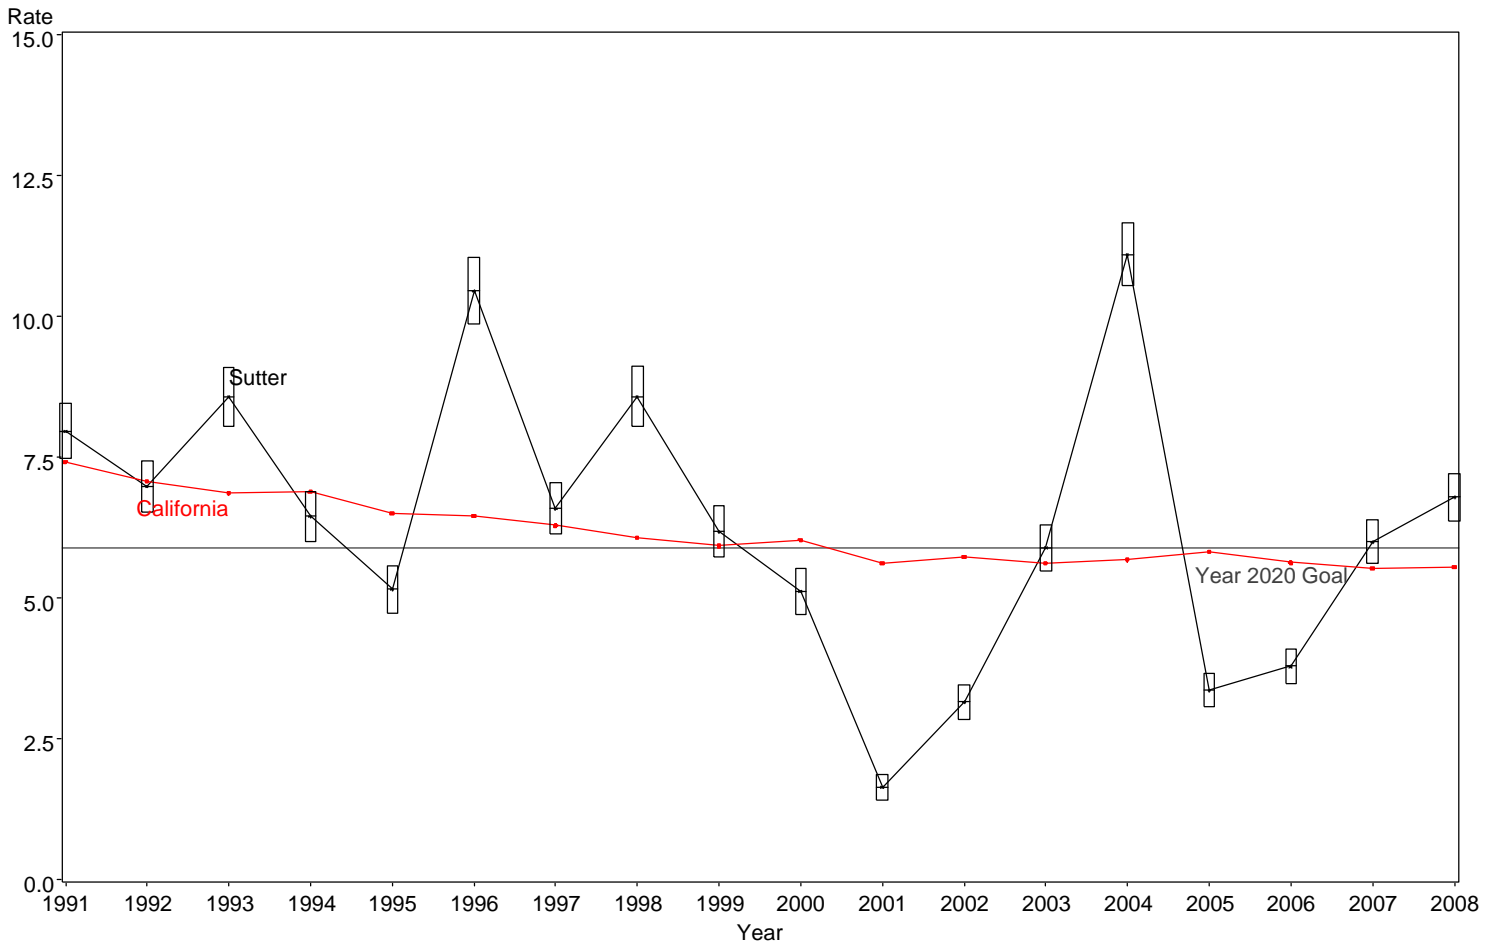

Perinatal Mortality Rate
Sutter County, 1991-2008

The box around the county point estimates denotes the 95% confidence interval around the estimate.