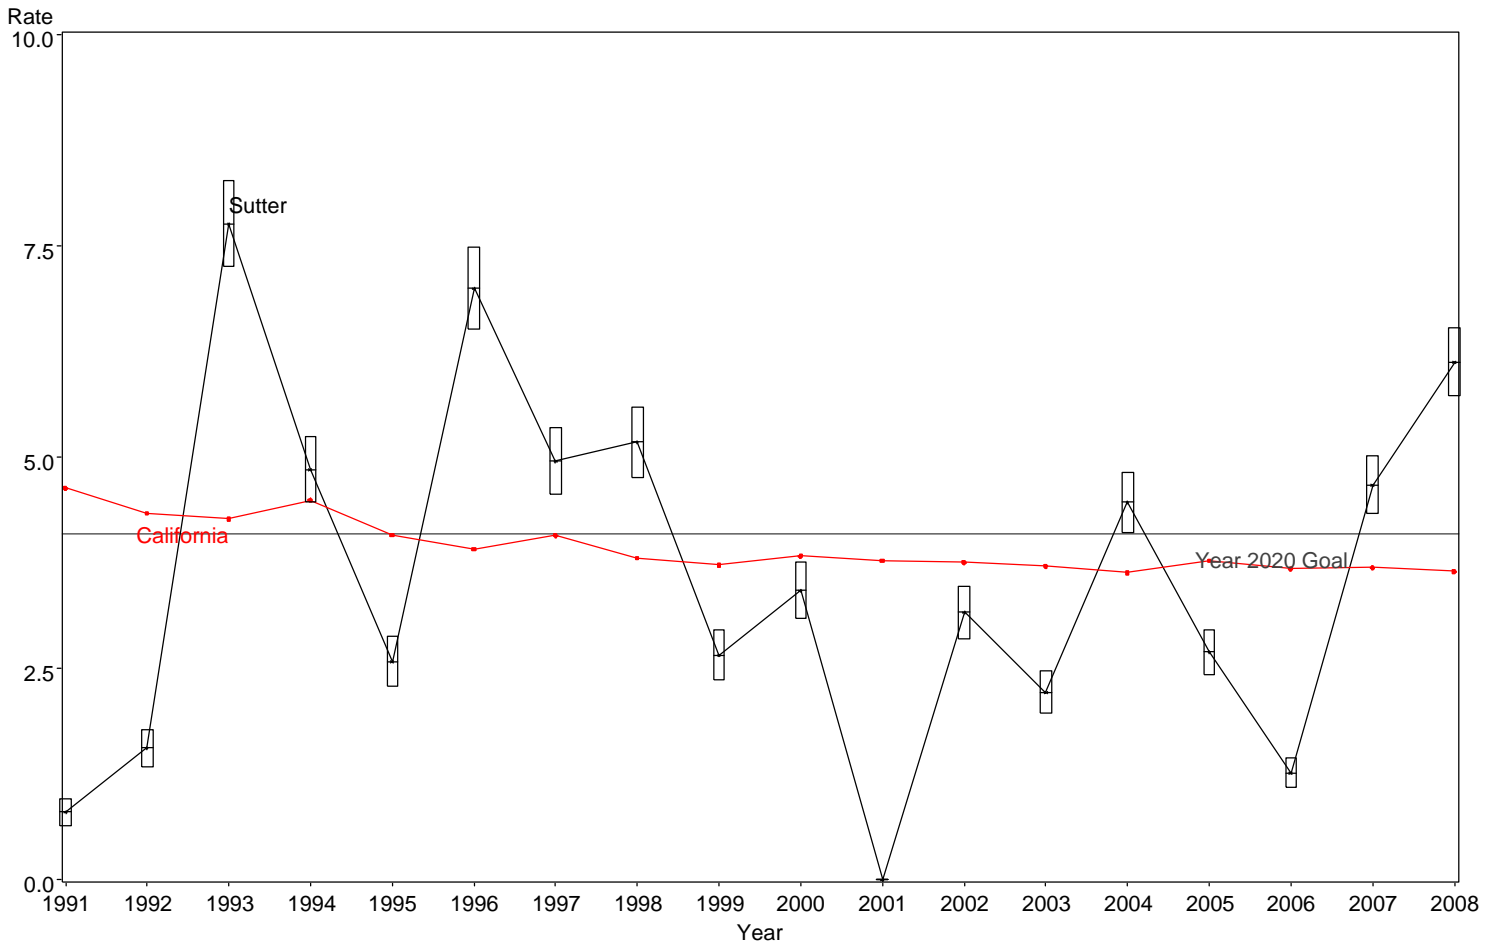

Neonatal Mortality Rate
Sutter County, 1991-2008

The box around the county point estimates denotes the 95% confidence interval around the estimate.