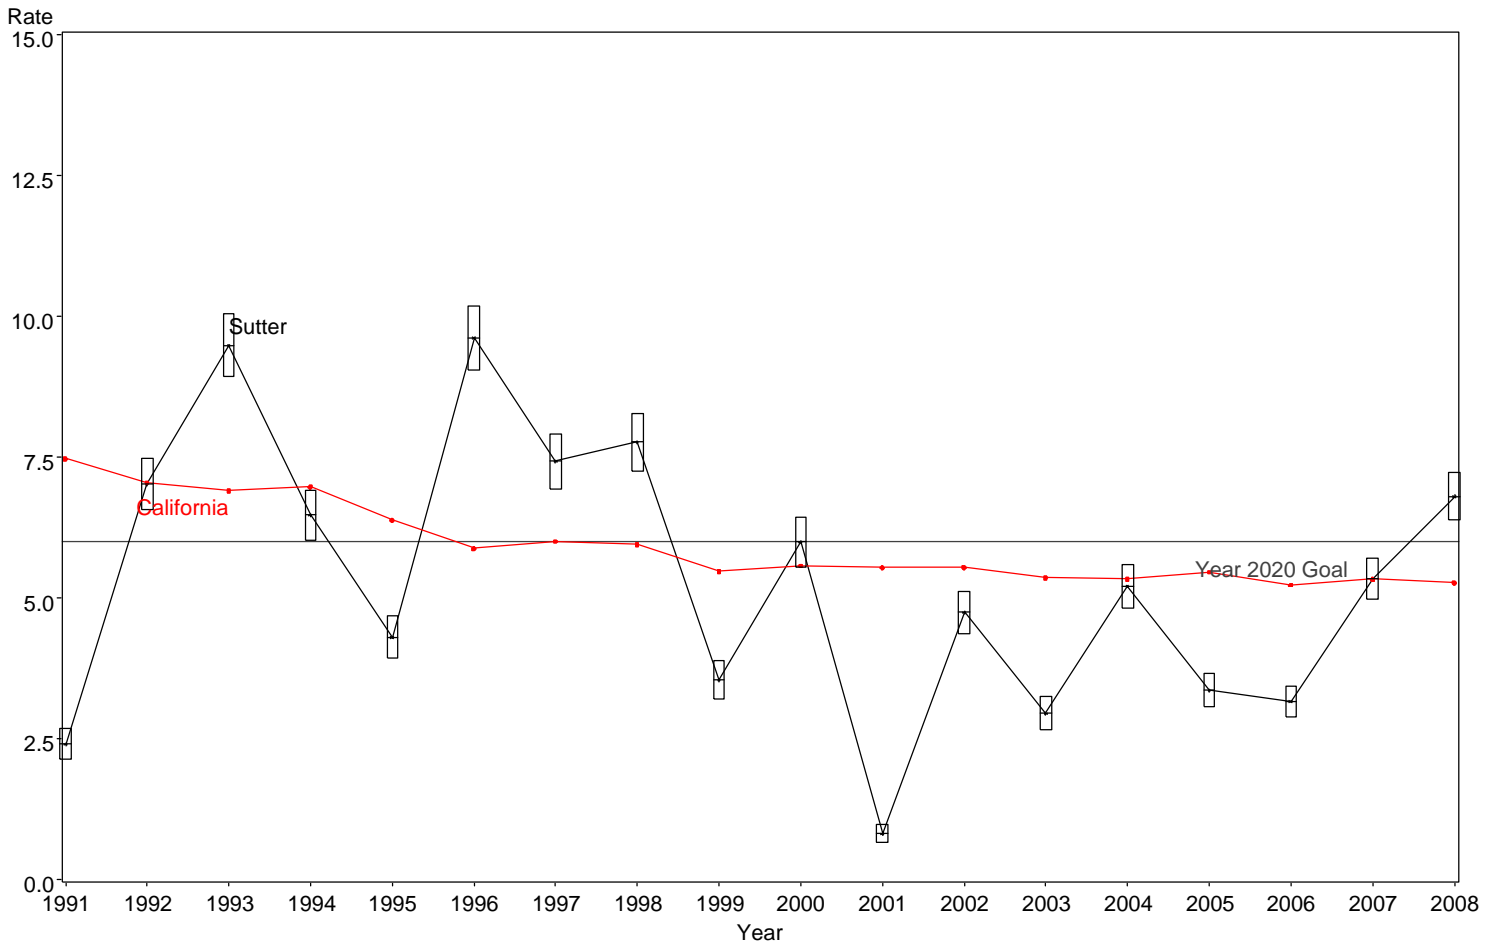

Infant Mortality Rate
Sutter County, 1991-2008

The box around the county point estimates denotes the 95% confidence interval around the estimate.