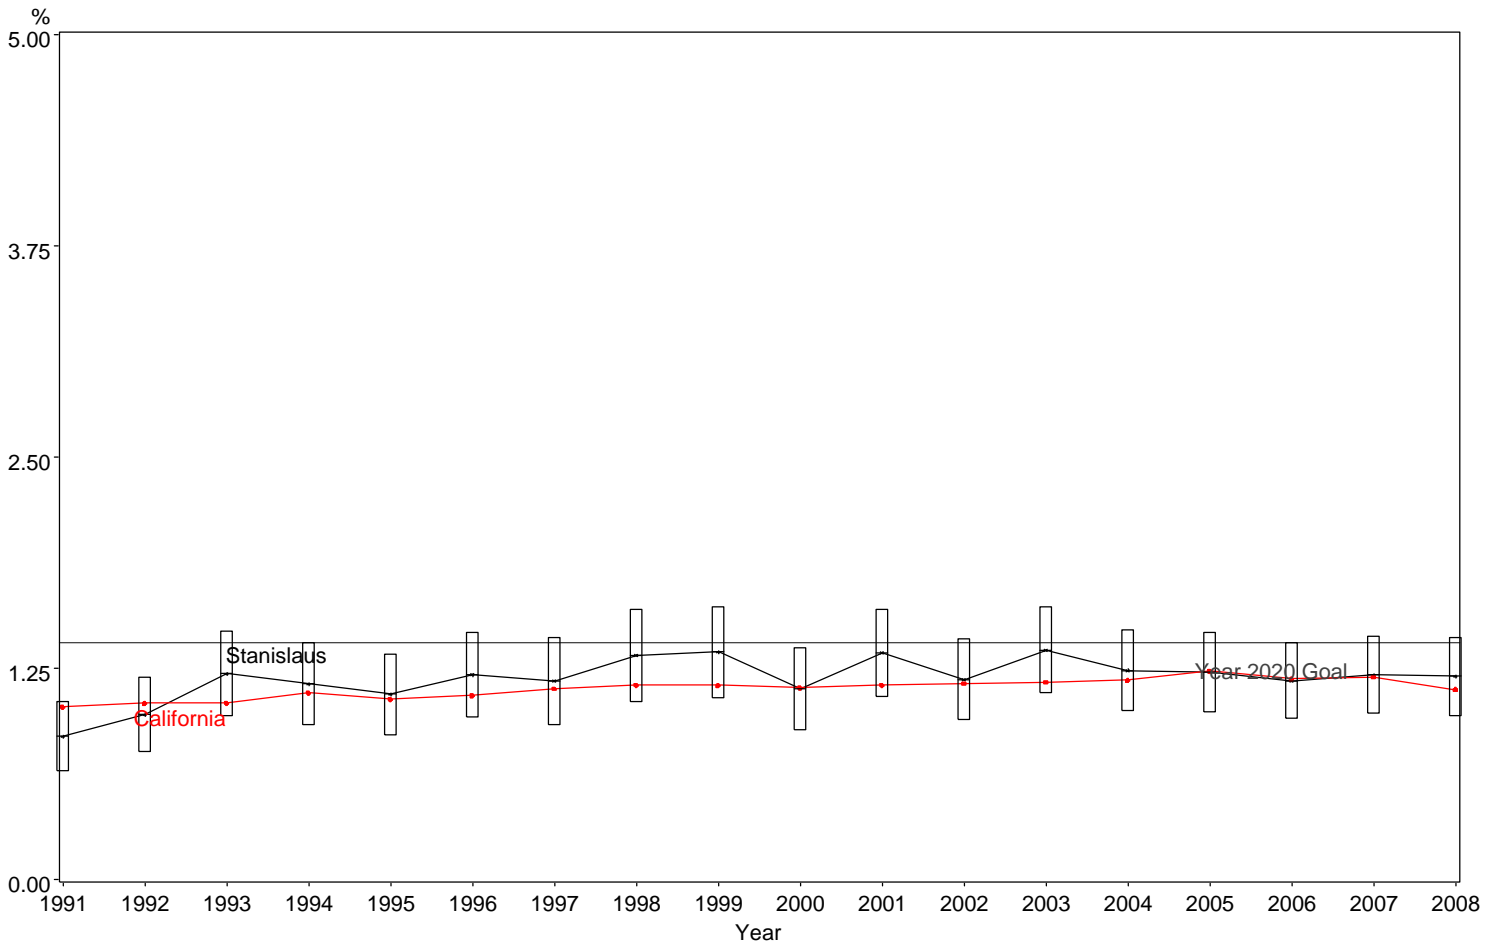

Percent of Very Low Birth Weight Infants
Stanislaus County, 1991-2008

The box around the county point estimates denotes the 95% confidence interval around the estimate.