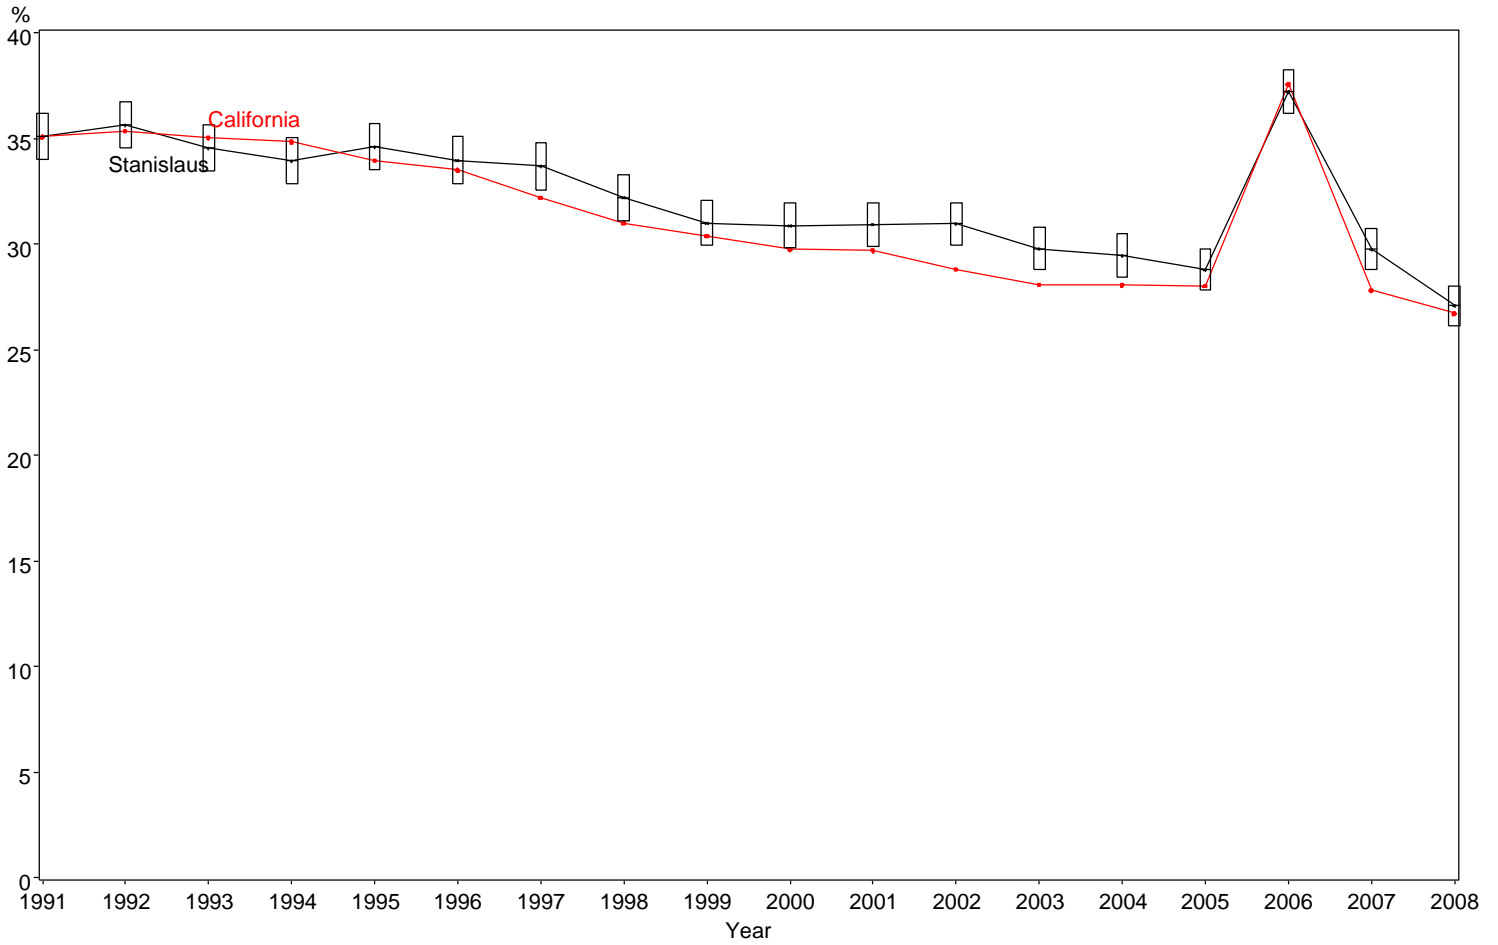

Percent of Births to Mothers with No High School Degree
Stanislaus County, 1991-2008

The box around the county point estimates denotes the 95% confidence interval around the estimate.

Starting in 2006, the actual HS degree information became available. Prior to 2006, a HS degree was estimated as ≥ 12 years of education