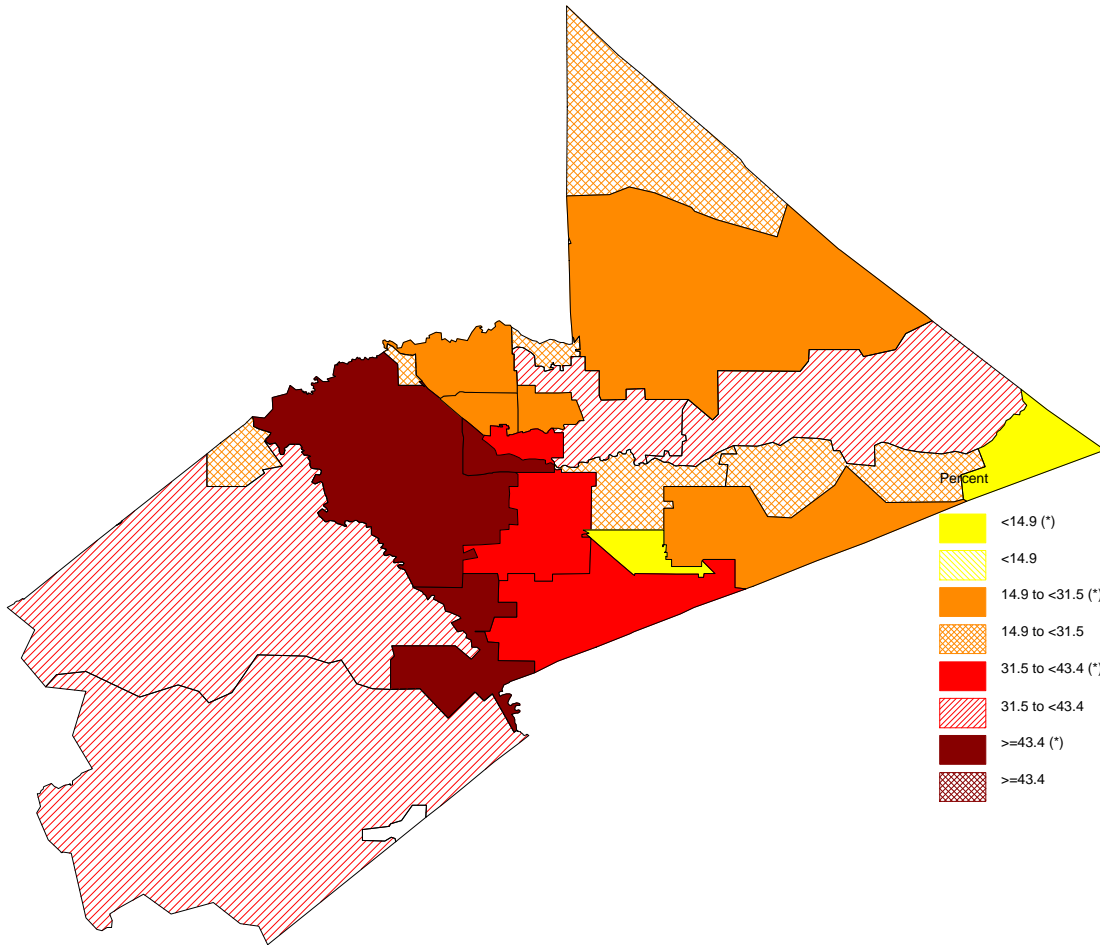

Percent of Births to Mothers with No High School Degree
Stanislaus County, 2006-2008

The star in parenthesis after the legend entry indicates a statistically significant percent compared to the California average (alpha=0.01; two-tailed test).
For white areas in the map, no data are available.