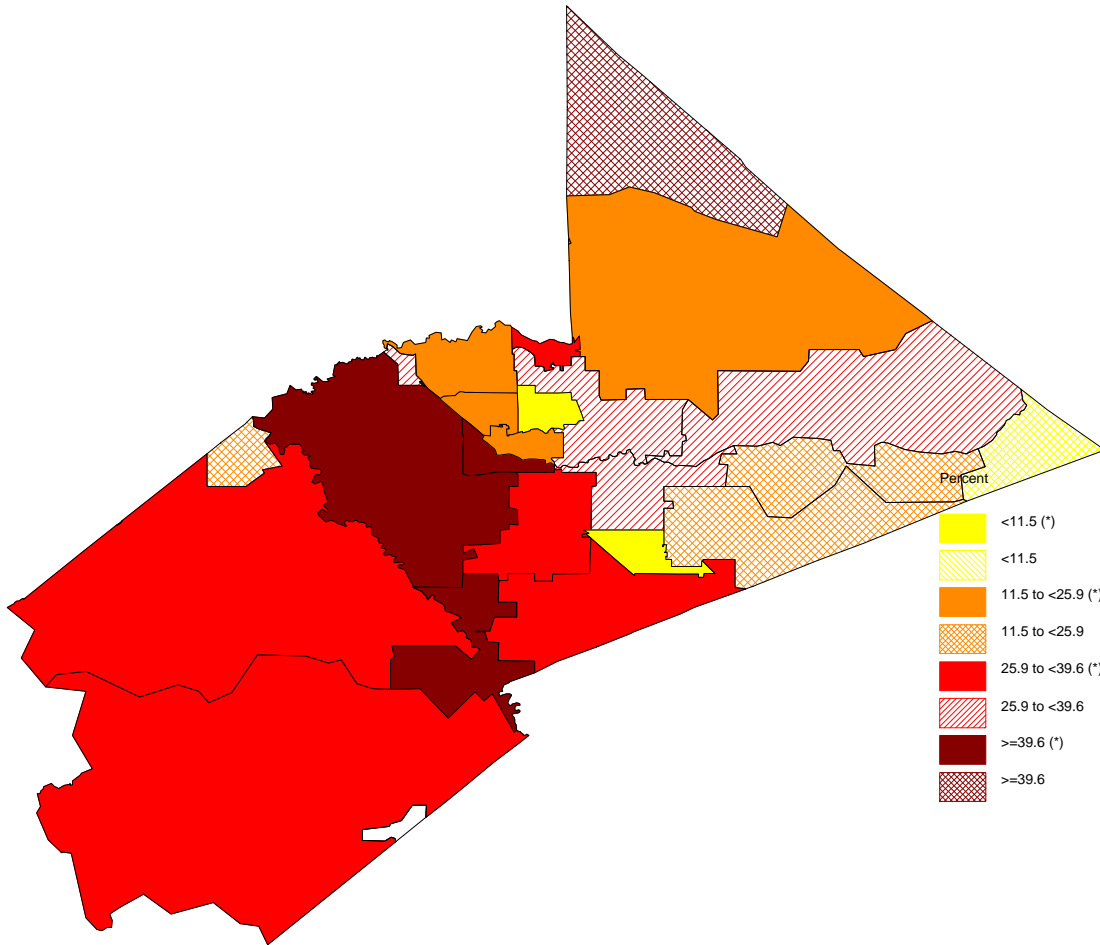

Percent of Live Births to Mexico-Born Mothers  
Stanislaus County, 2006-2008

The star in parenthesis after the legend entry indicates a statistically significant percent compared to the California average (alpha=0.01; two-tailed test).  
For white areas in the map, no data are available.