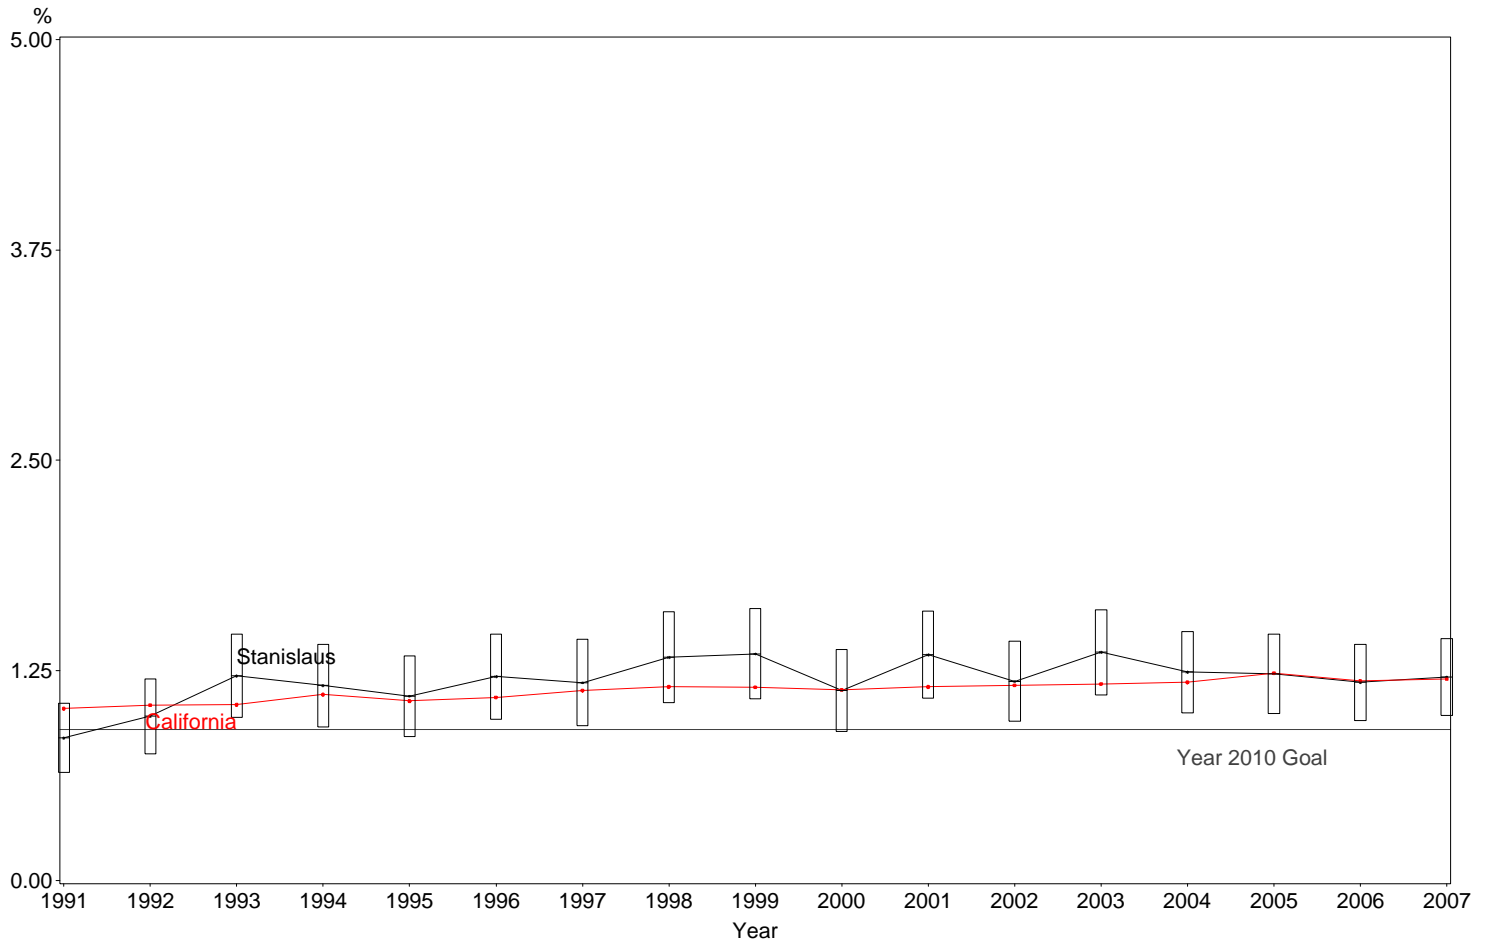

Percent of Very Low Birth Weight Infants  
Stanislaus County, 2005-2007

The box around the county point estimates denotes the 95% confidence interval around the estimate.