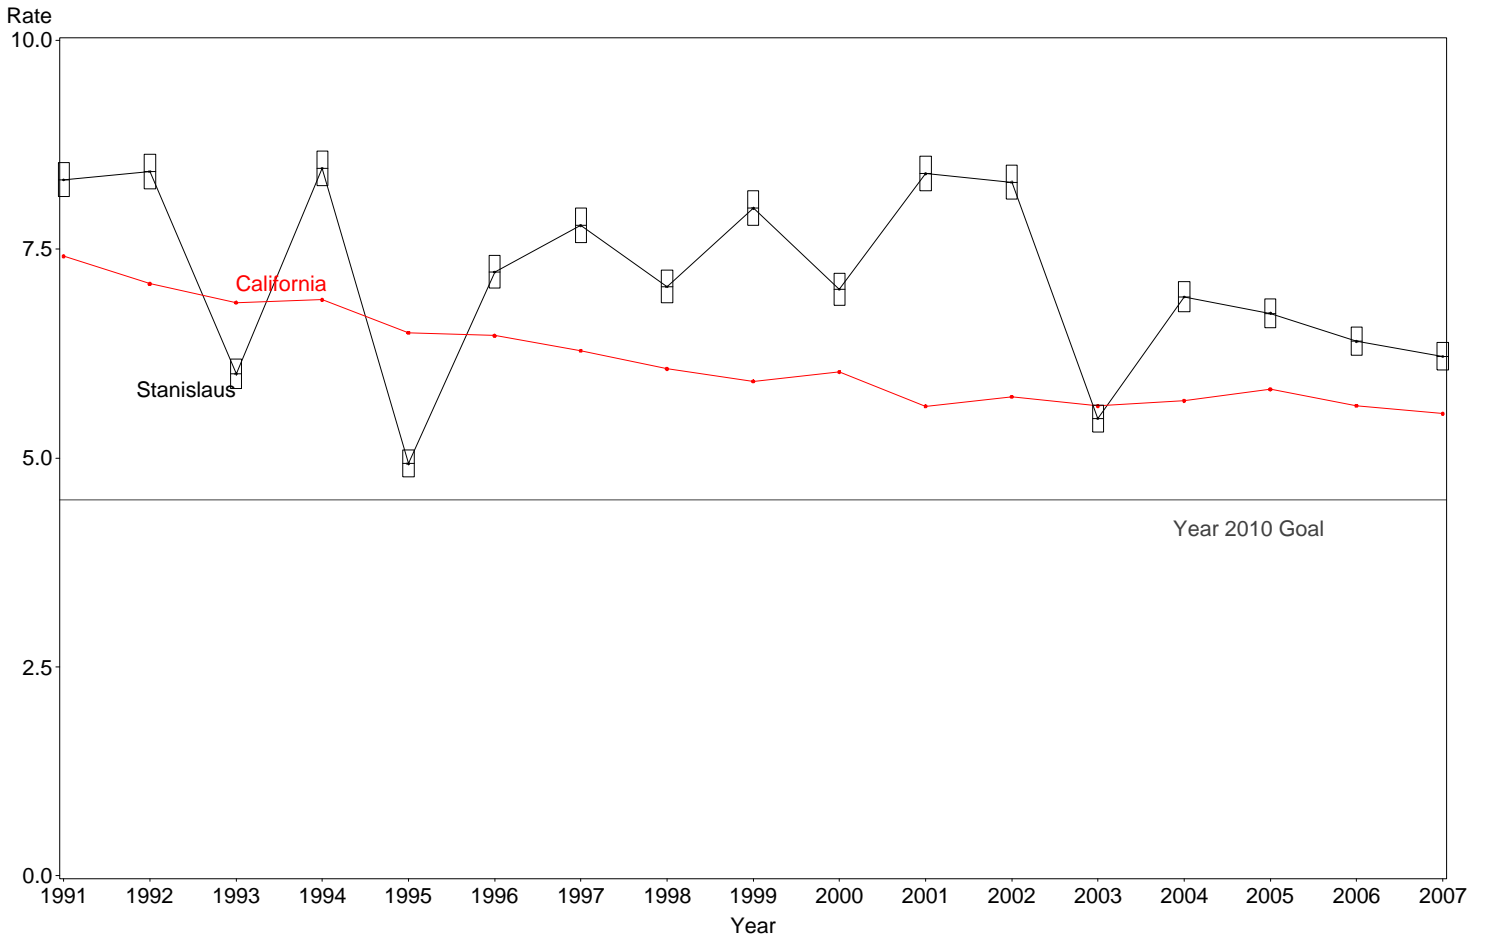

Perinatal Mortality Rate  
Stanislaus County, 2005-2007

The box around the county point estimates denotes the 95% confidence interval around the estimate.