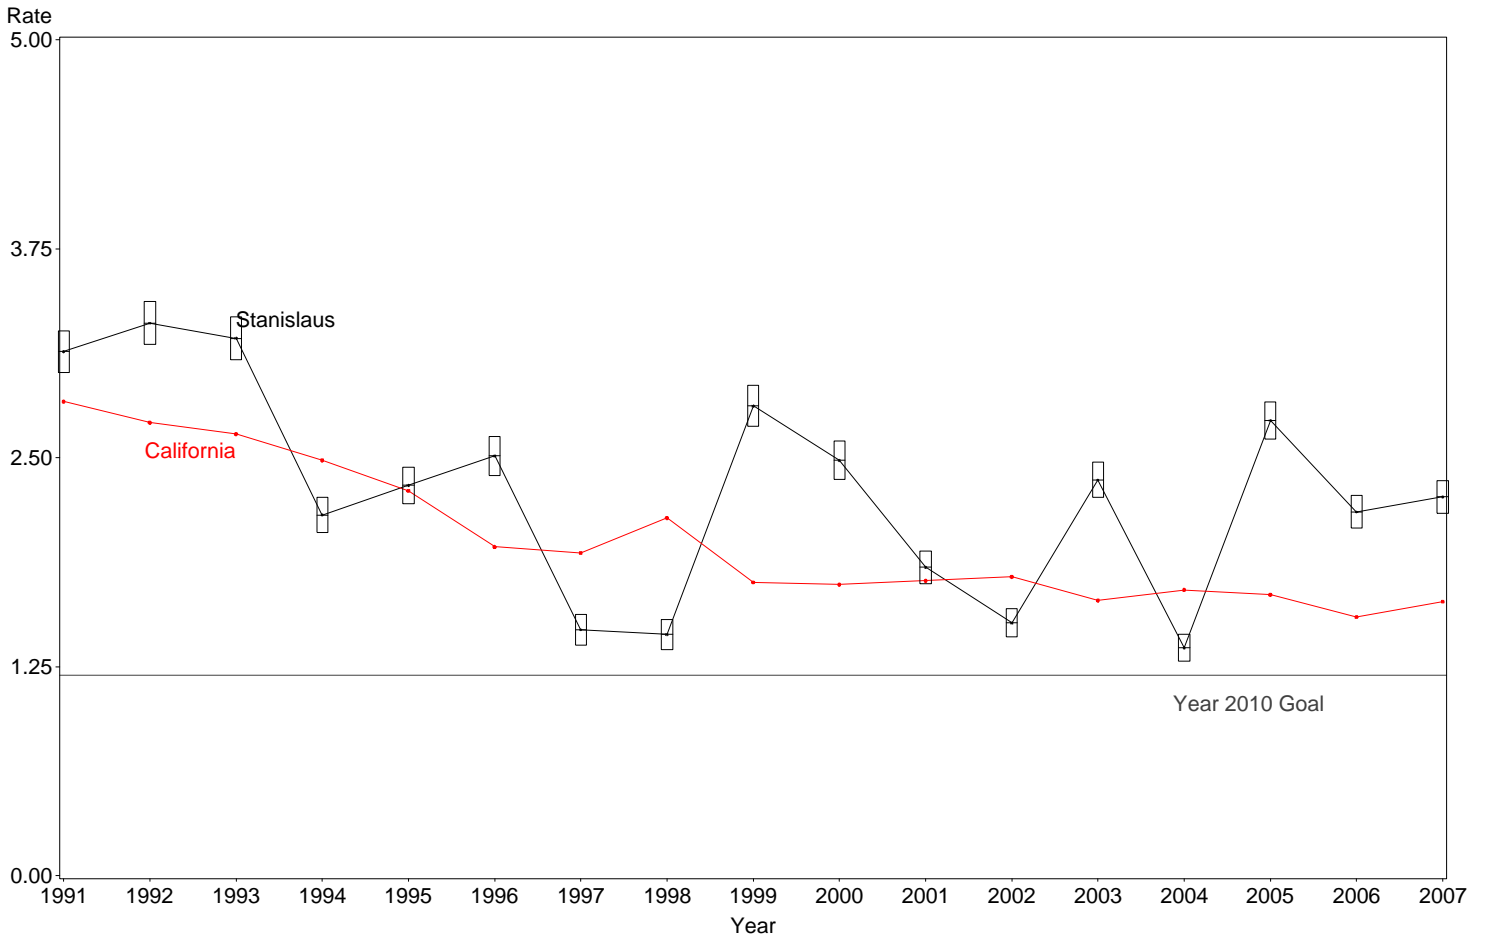

Postneonatal Mortality Rate
Stanislaus County, 2005-2007

The box around the county point estimates denotes the 95% confidence interval around the estimate.