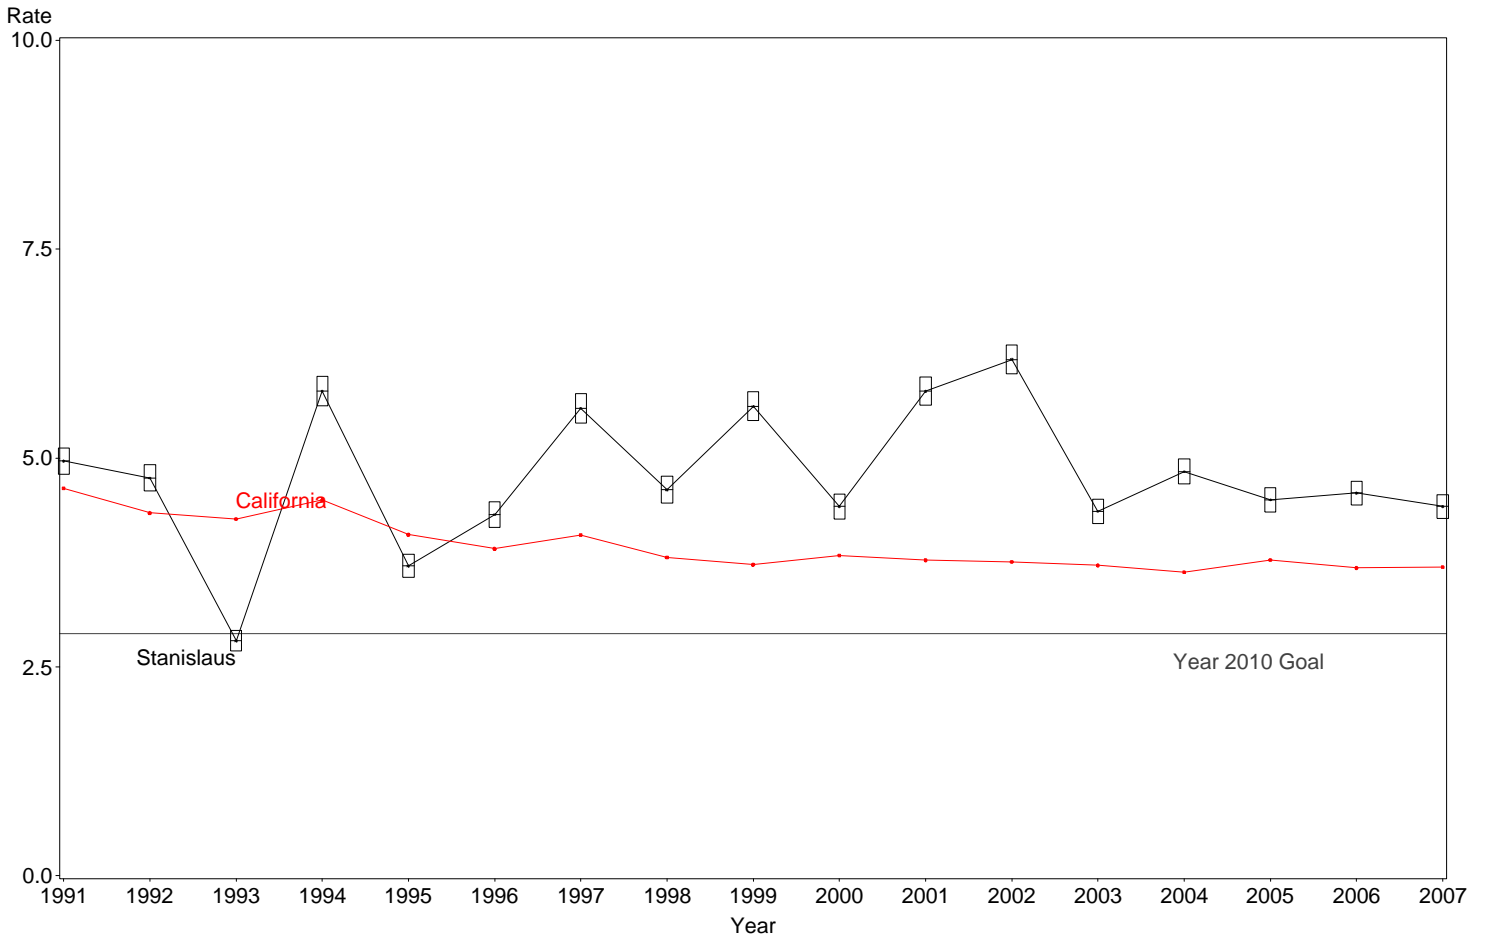

Neonatal Mortality Rate
Stanislaus County, 2005-2007

The box around the county point estimates denotes the 95% confidence interval around the estimate.