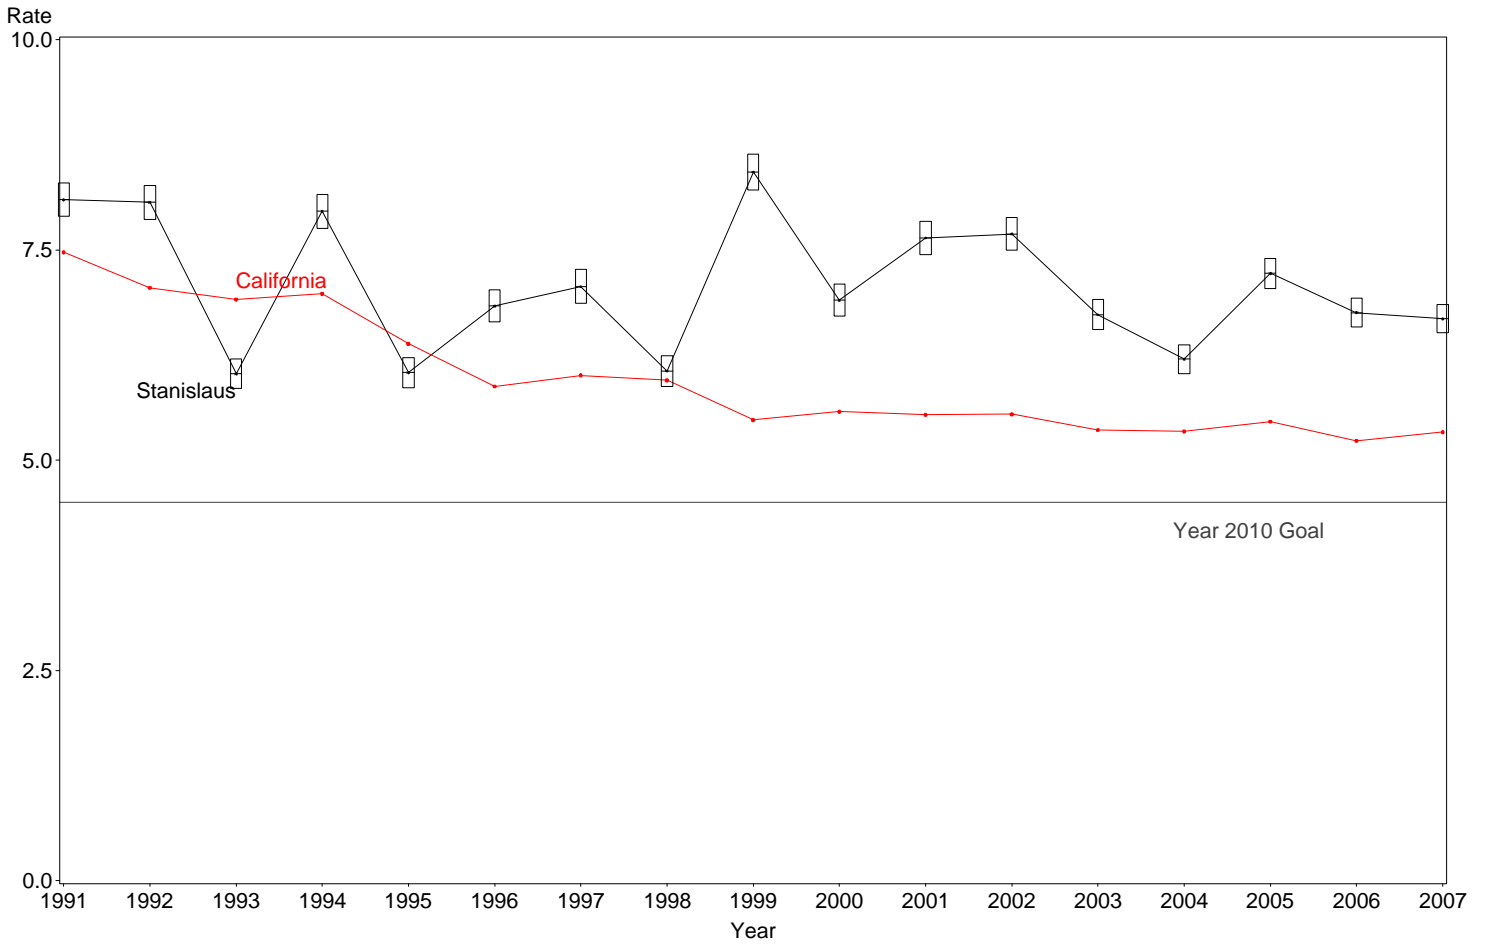

Infant Mortality Rate  
Stanislaus County, 2005-2007

The box around the county point estimates denotes the 95% confidence interval around the estimate.