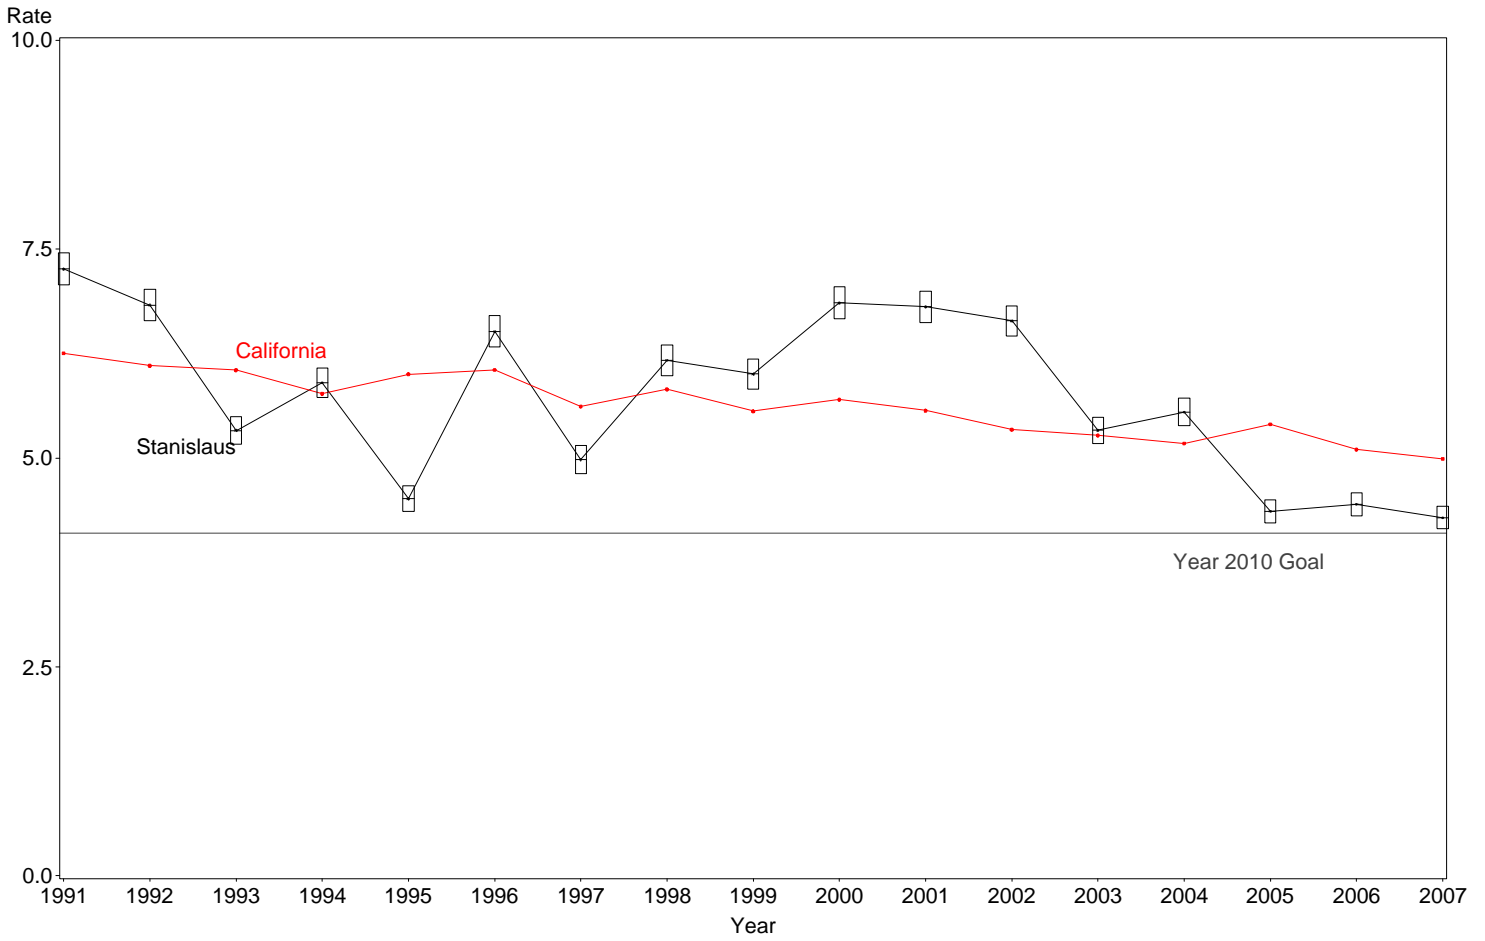

Fetal Mortality Rate
Stanislaus County, 2005-2007

The box around the county point estimates denotes the 95% confidence interval around the estimate.