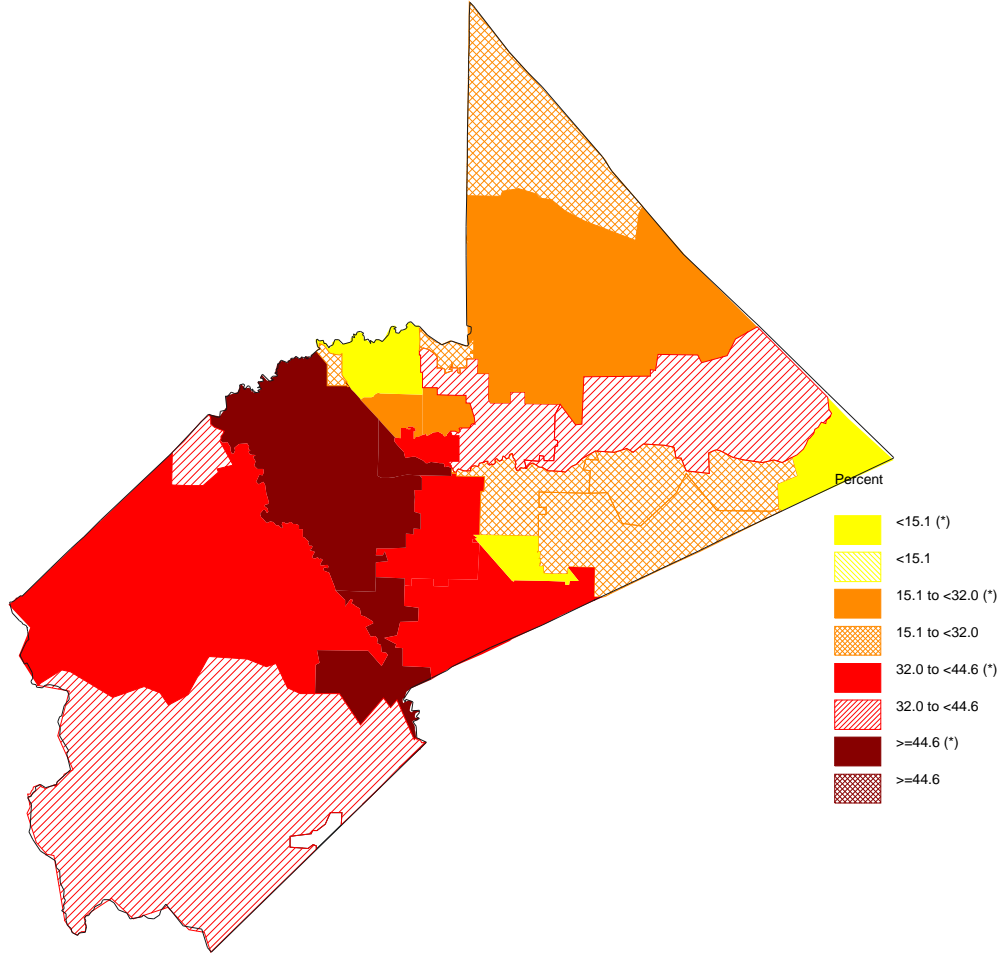

Percent of Births to Mothers with No High School Degree  
Stanislaus County, 2005-2007

The star in parenthesis after the legend entry indicates a statistically significant percent compared to the California average (alpha=0.01; two-tailed test).  
For white areas in the map, no data are available.