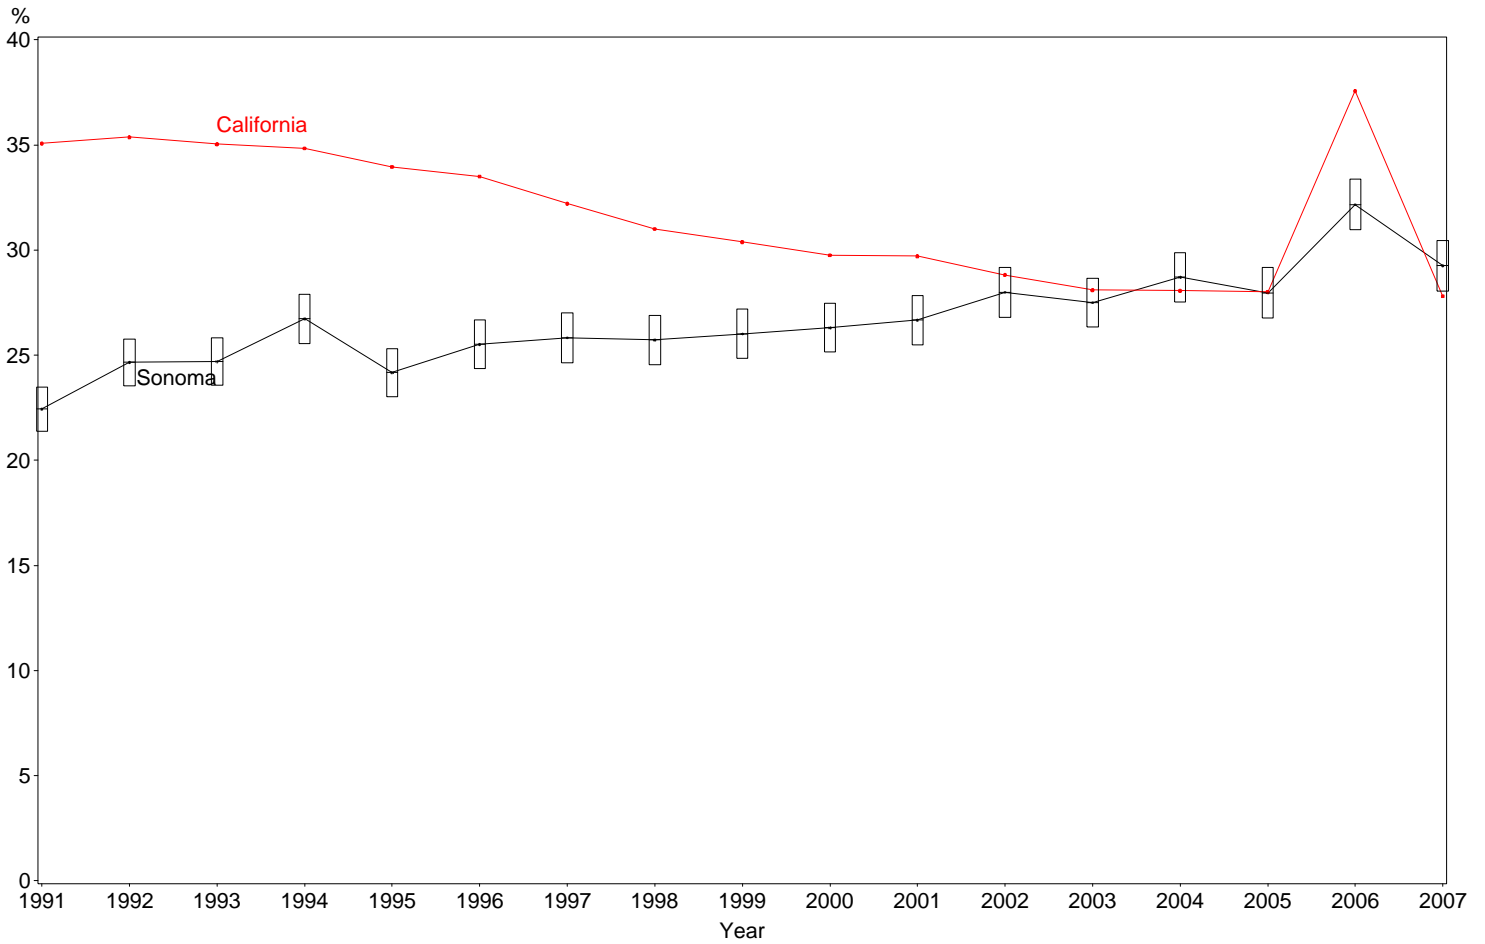

Percent of Births to Mothers with No High School Degree
 Sonoma County, 2005-2007

The box around the county point estimates denotes the 95% confidence interval around the estimate.
 Starting in 2006, the actual HS degree information became available. Prior to 2006, a HS degree was estimated as ≥ 12 years of education