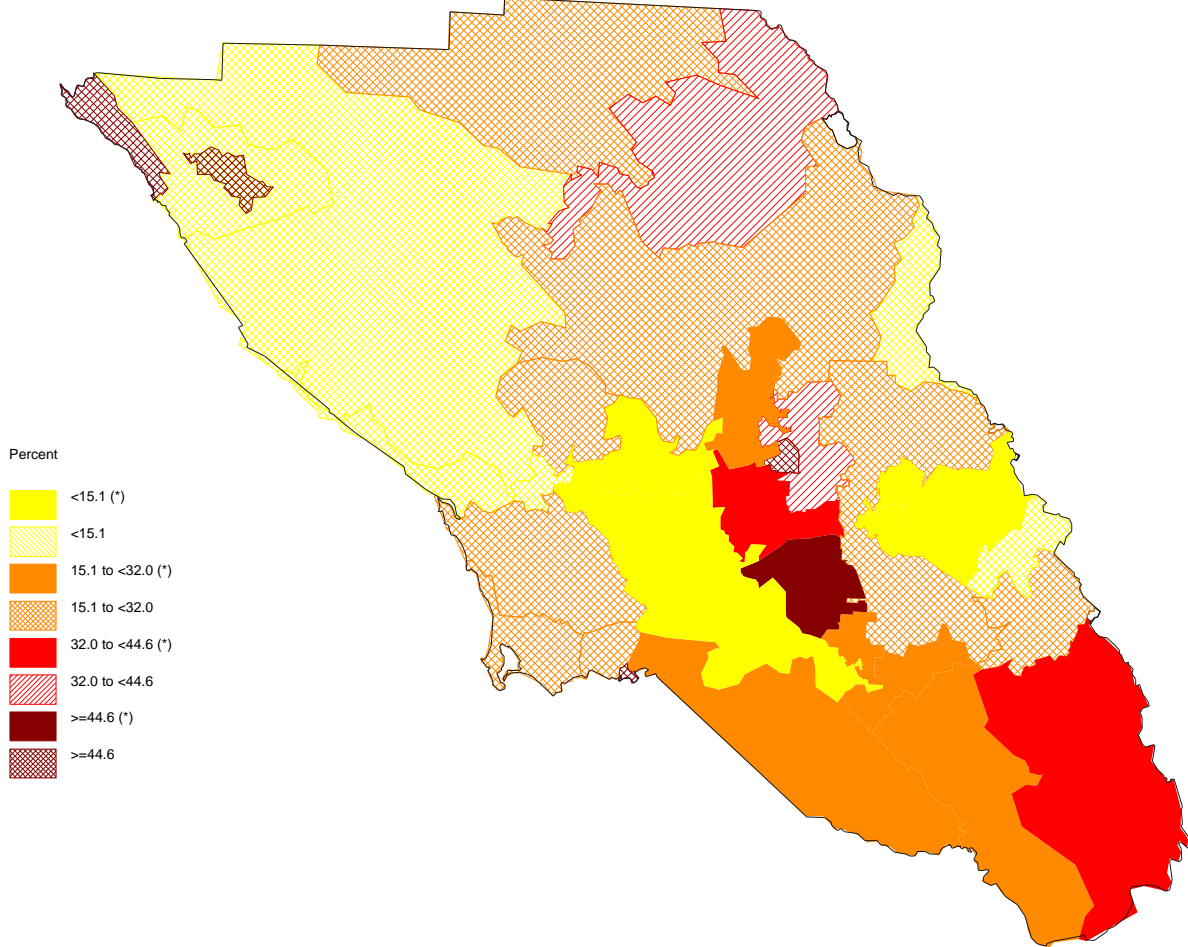

Percent of Births to Mothers with No High School Degree
Sonoma County, 2005-2007

The star in parenthesis after the legend entry indicates a statistically significant percent compared to the California average (alpha=0.01; two-tailed test).
For white areas in the map, no data are available.