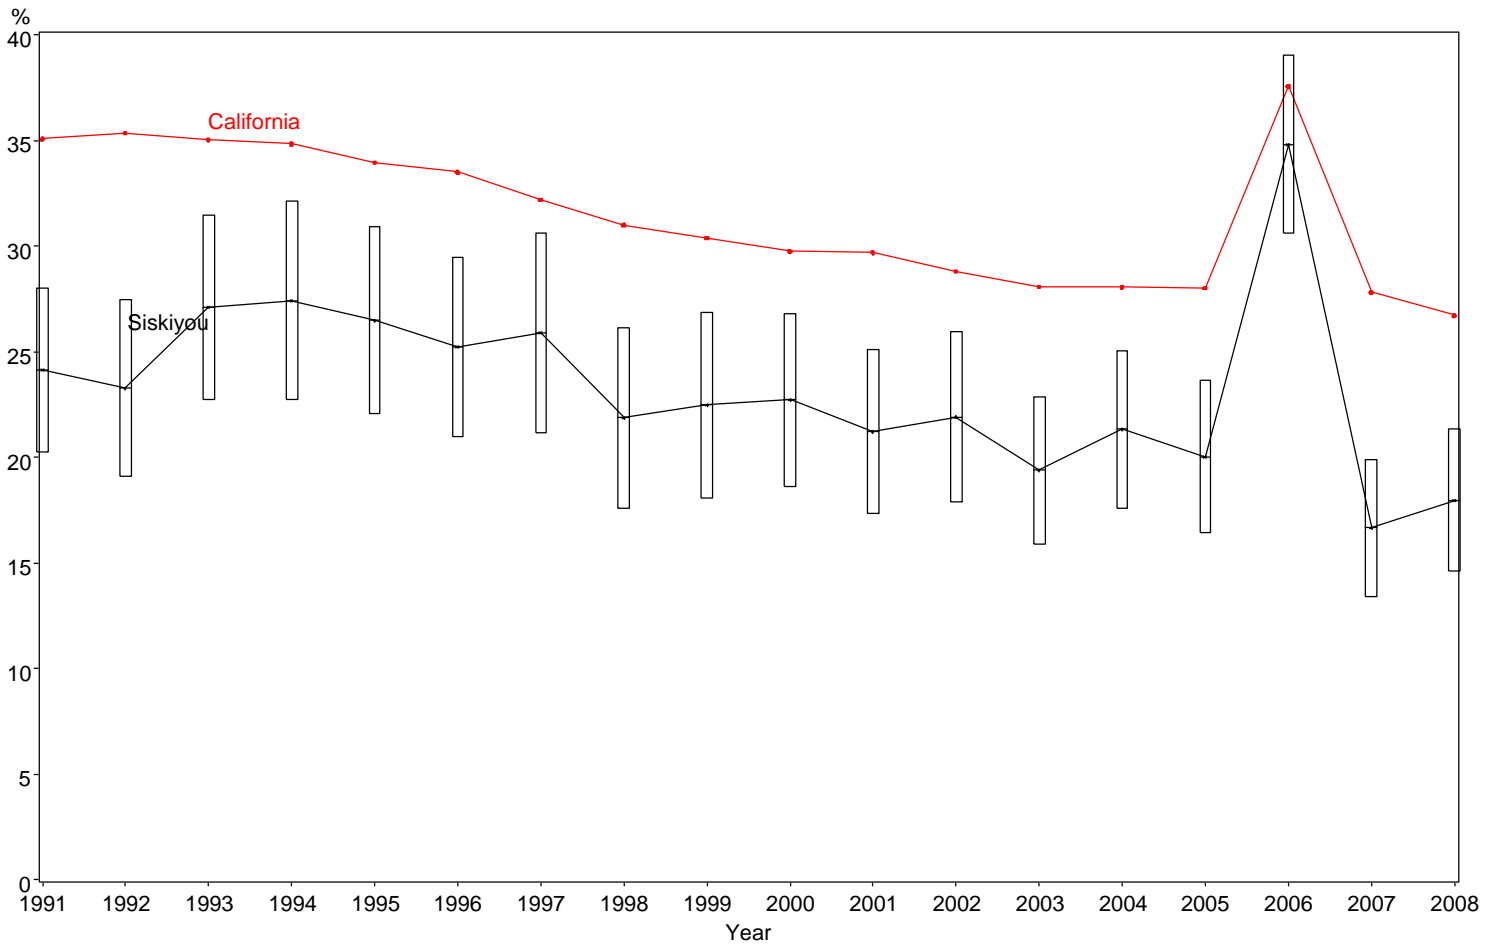

Percent of Births to Mothers with No High School Degree
Siskiyou County, 1991-2008

The box around the county point estimates denotes the 95% confidence interval around the estimate.

Starting in 2006, the actual HS degree information became available. Prior to 2006, a HS degree was estimated as ≥ 12 years of education