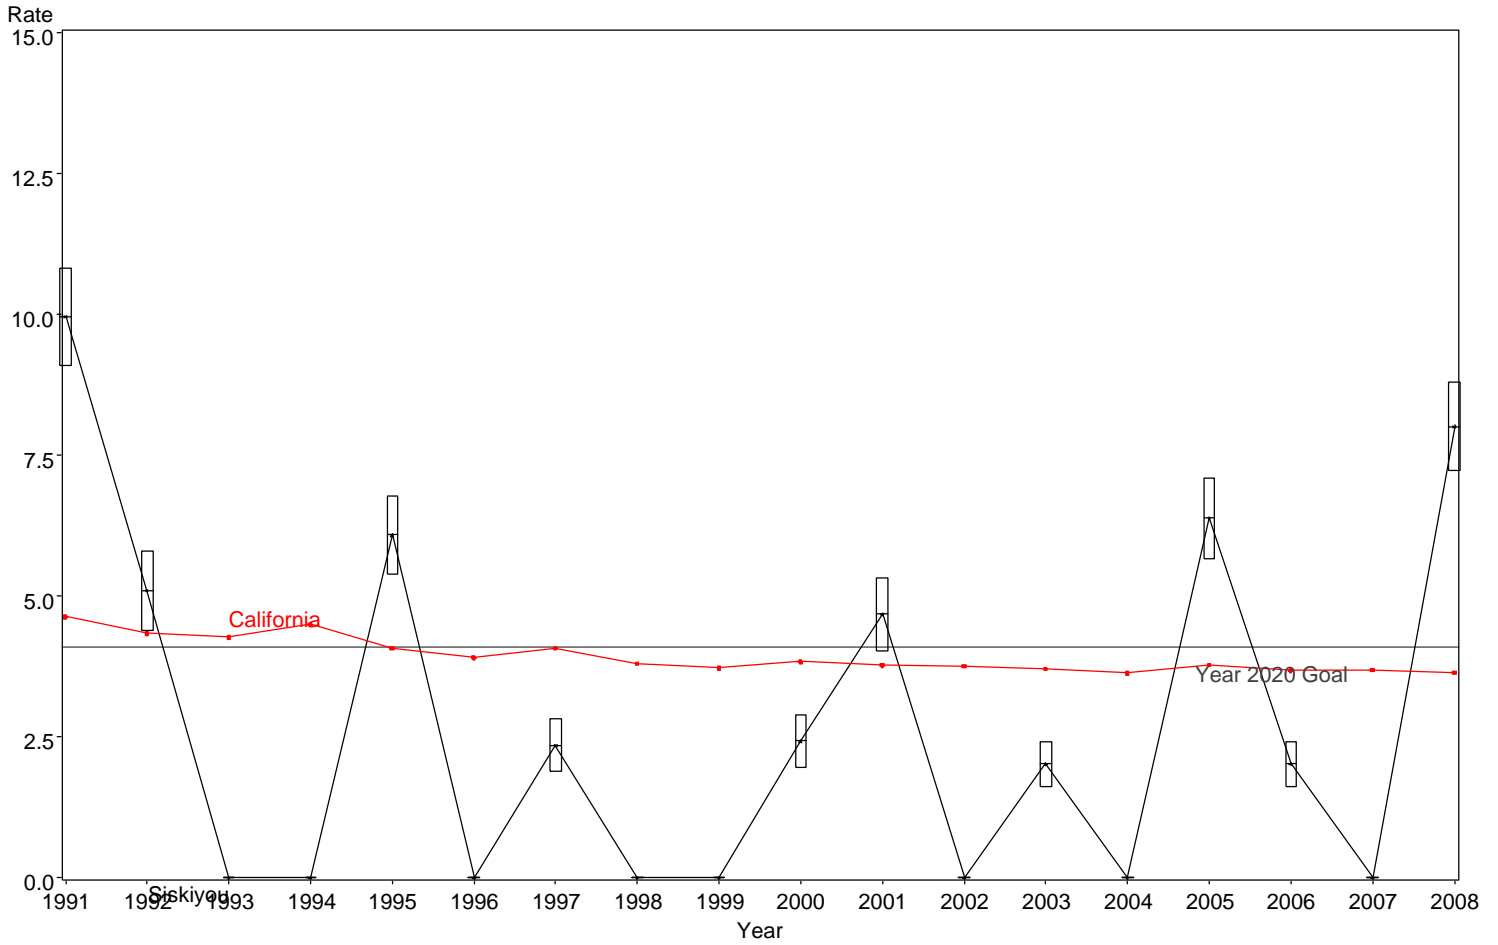

Neonatal Mortality Rate
Siskiyou County, 1991-2008

The box around the county point estimates denotes the 95% confidence interval around the estimate.