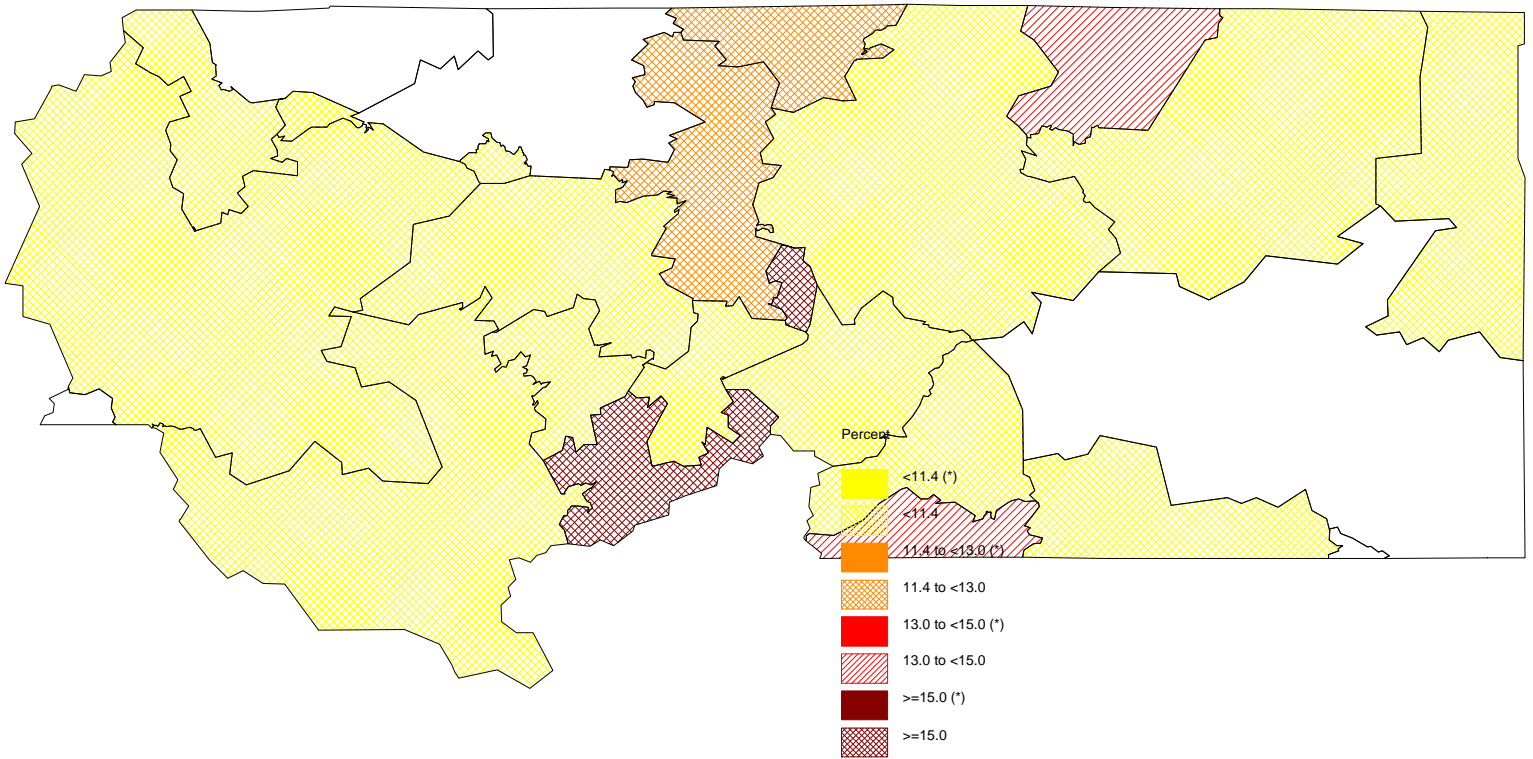

Percent of Preterm Infants
Siskiyou County, 2006-2008

The star in parenthesis after the legend entry indicates a statistically significant percent compared to the California average (alpha=0.01; two-tailed test).
For white areas in the map, no data are available.