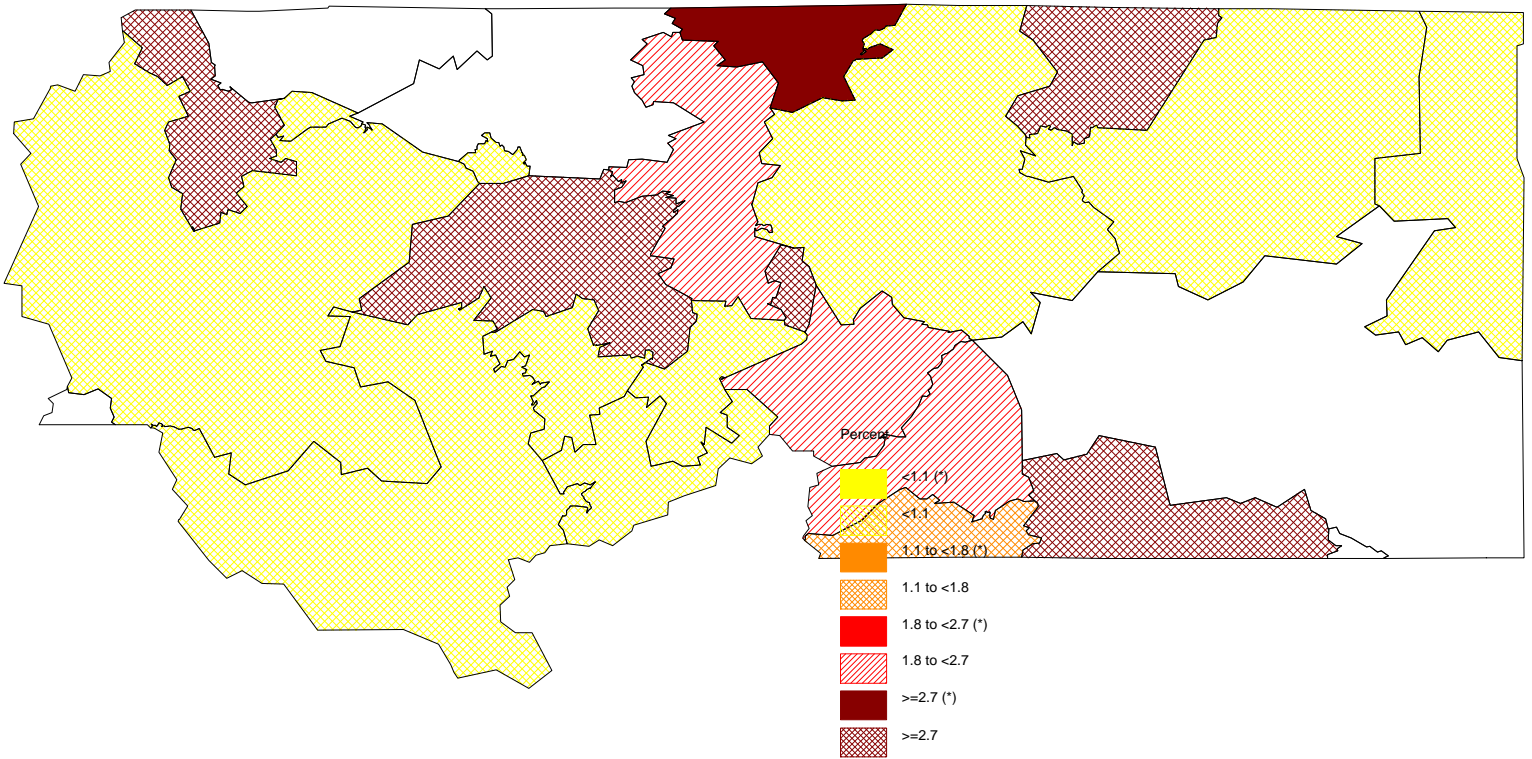

Percent of Births to Mothers with 5 or More Prior Births  
Siskiyou County, 2006-2008

The star in parenthesis after the legend entry indicates a statistically significant percent compared to the California average (alpha=0.01; two-tailed test).  
For white areas in the map, no data are available.