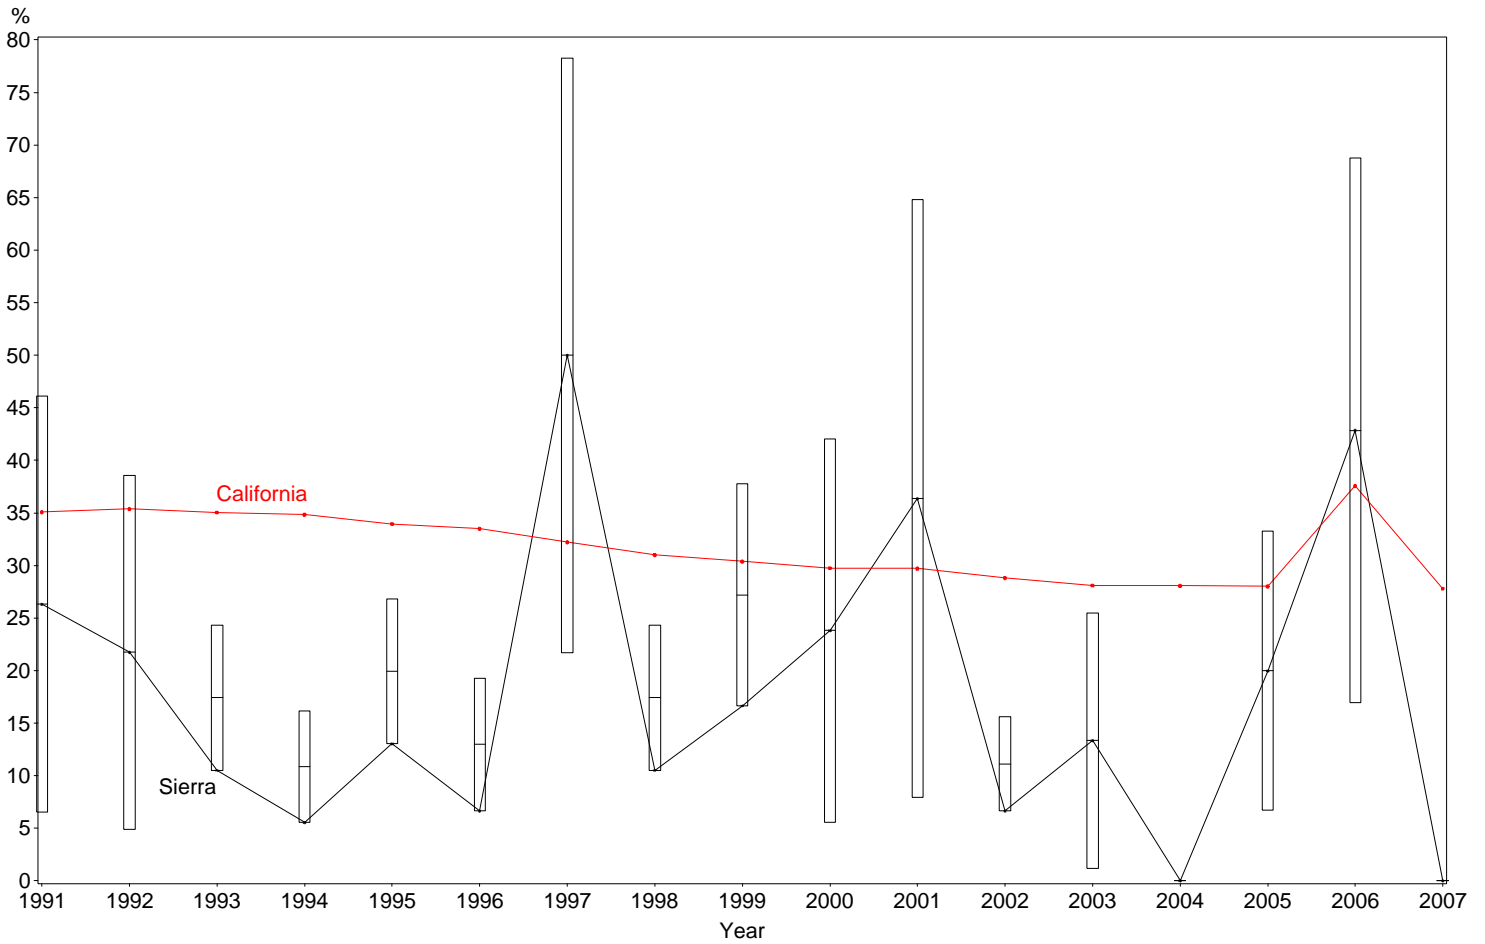

Percent of Births to Mothers with No High School Degree
Sierra County, 2005-2007

The box around the county point estimates denotes the 95% confidence interval around the estimate.
Starting in 2006, the actual HS degree information became available. Prior to 2006, a HS degree was estimated as ≥ 12 years of education