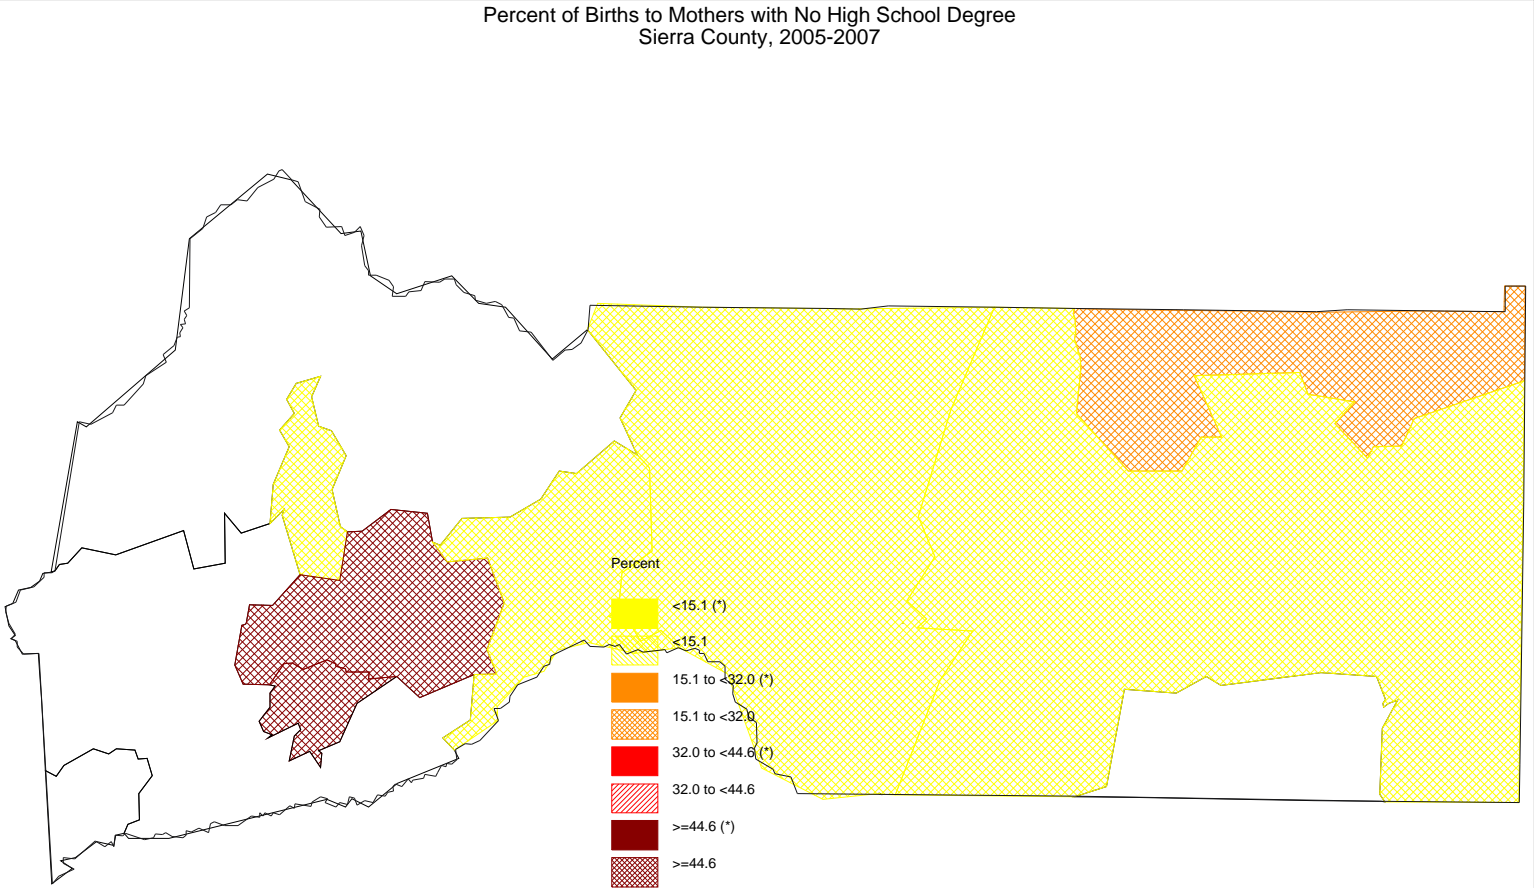

Percent of Births to Mothers with No High School Degree
Sierra County, 2005-2007

The star in parenthesis after the legend entry indicates a statistically significant percent compared to the California average (alpha=0.01; two-tailed test).
For white areas in the map, no data are available.