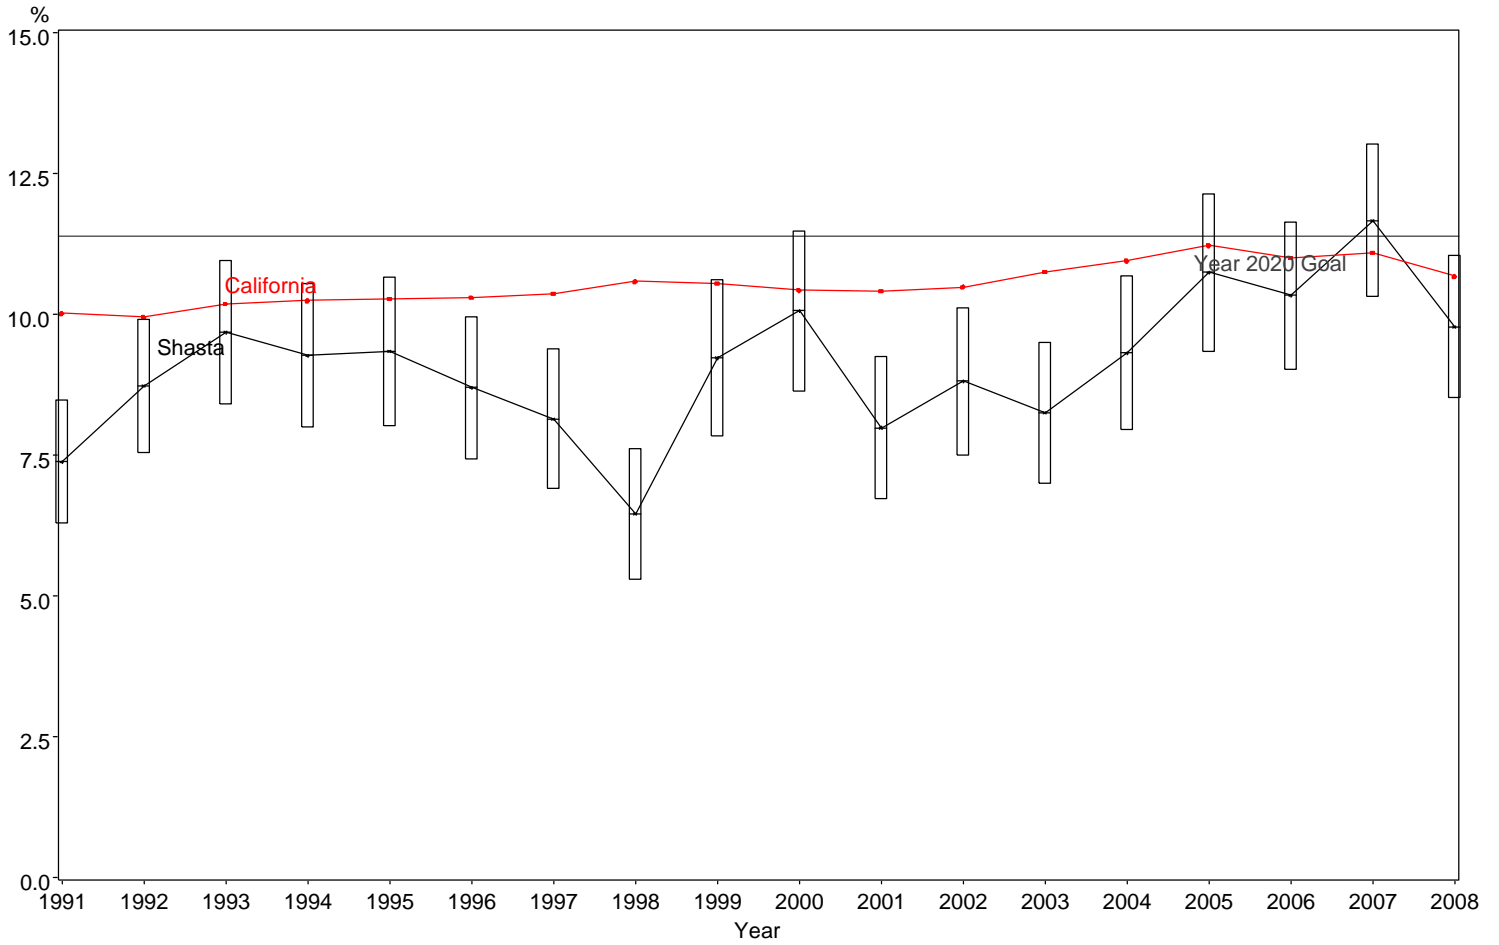

Percent of Preterm Infants
Shasta County, 1991-2008

The box around the county point estimates denotes the 95% confidence interval around the estimate.