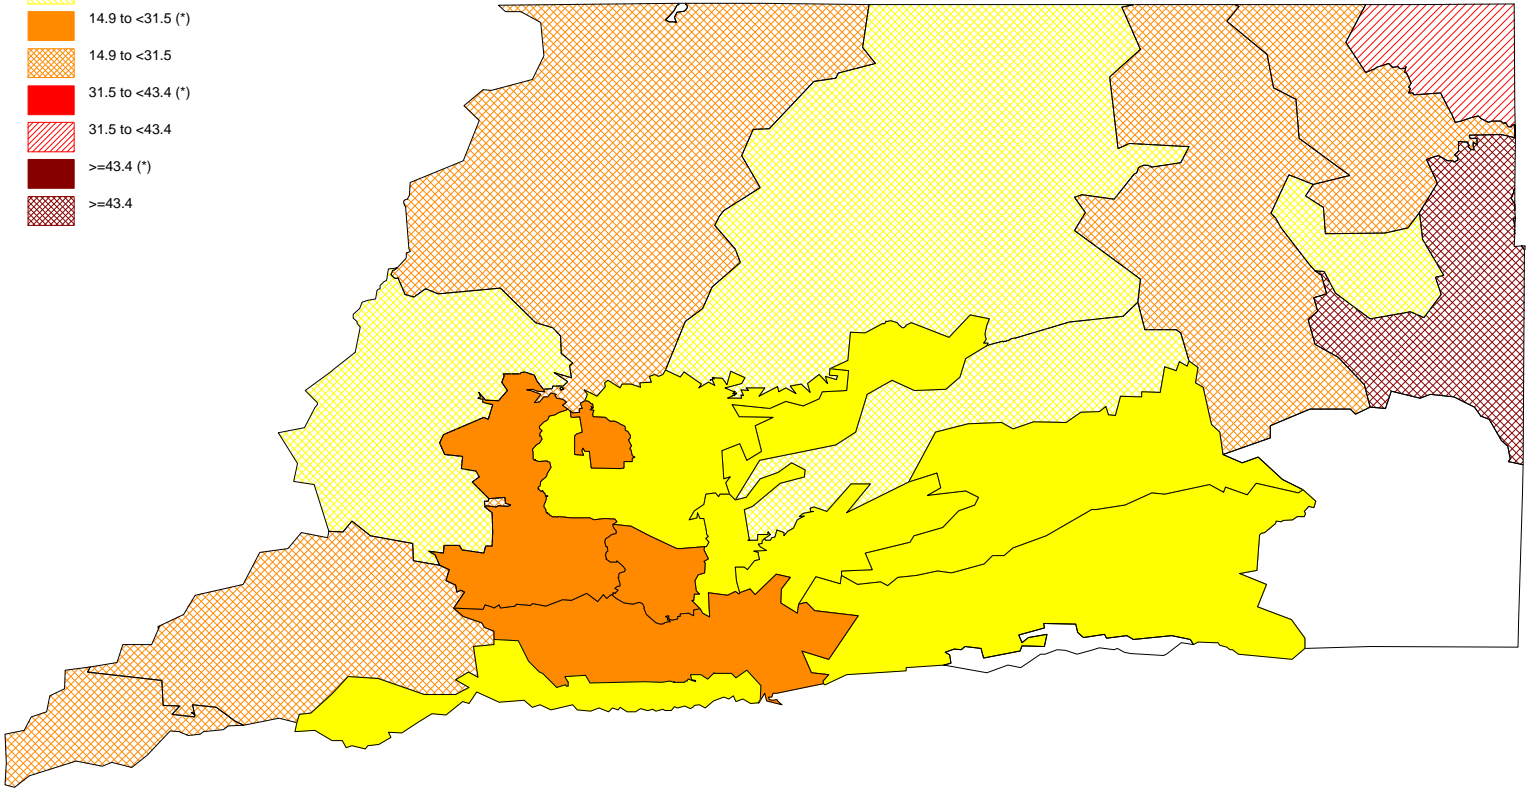

Percent of Births to Mothers with No High School Degree
Shasta County, 2006-2008

Percent

The star in parenthesis after the legend entry indicates a statistically significant percent compared to the California average (alpha=0.01; two-tailed test).
For white areas in the map, no data are available.