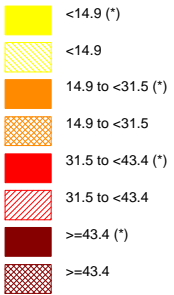

Percent of Births to Mothers with No High School Degree
Shasta County, 2006-2008

Percent

The star in parenthesis after the legend entry indicates a statistically significant percent compared to the California average (alpha=0.01; two-tailed test).
For white areas in the map, no data are available.