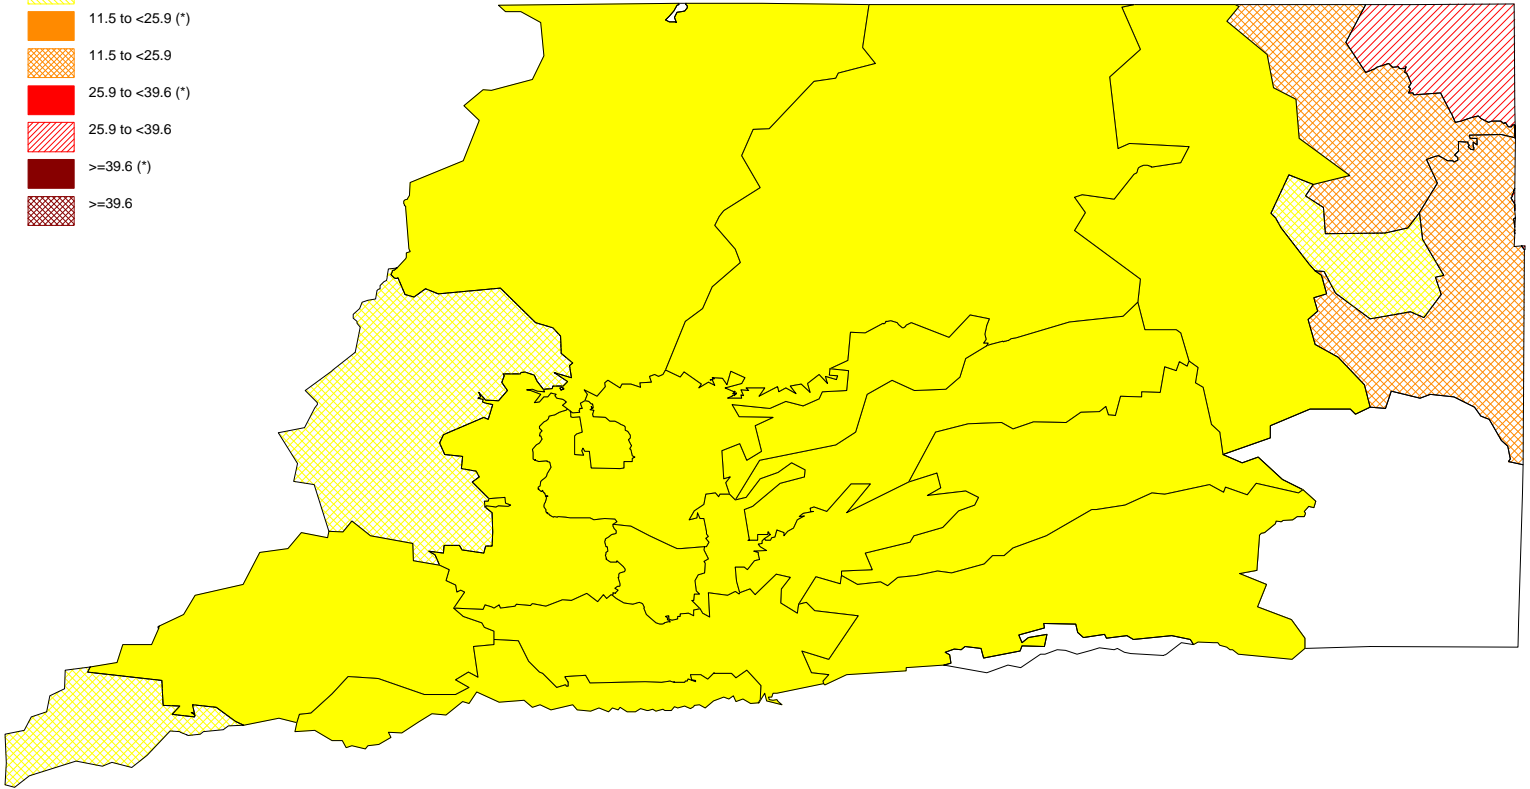

Percent of Live Births to Mexico-Born Mothers
Shasta County, 2006-2008

Percent

The star in parenthesis after the legend entry indicates a statistically significant percent compared to the California average (alpha=0.01; two-tailed test).
For white areas in the map, no data are available.