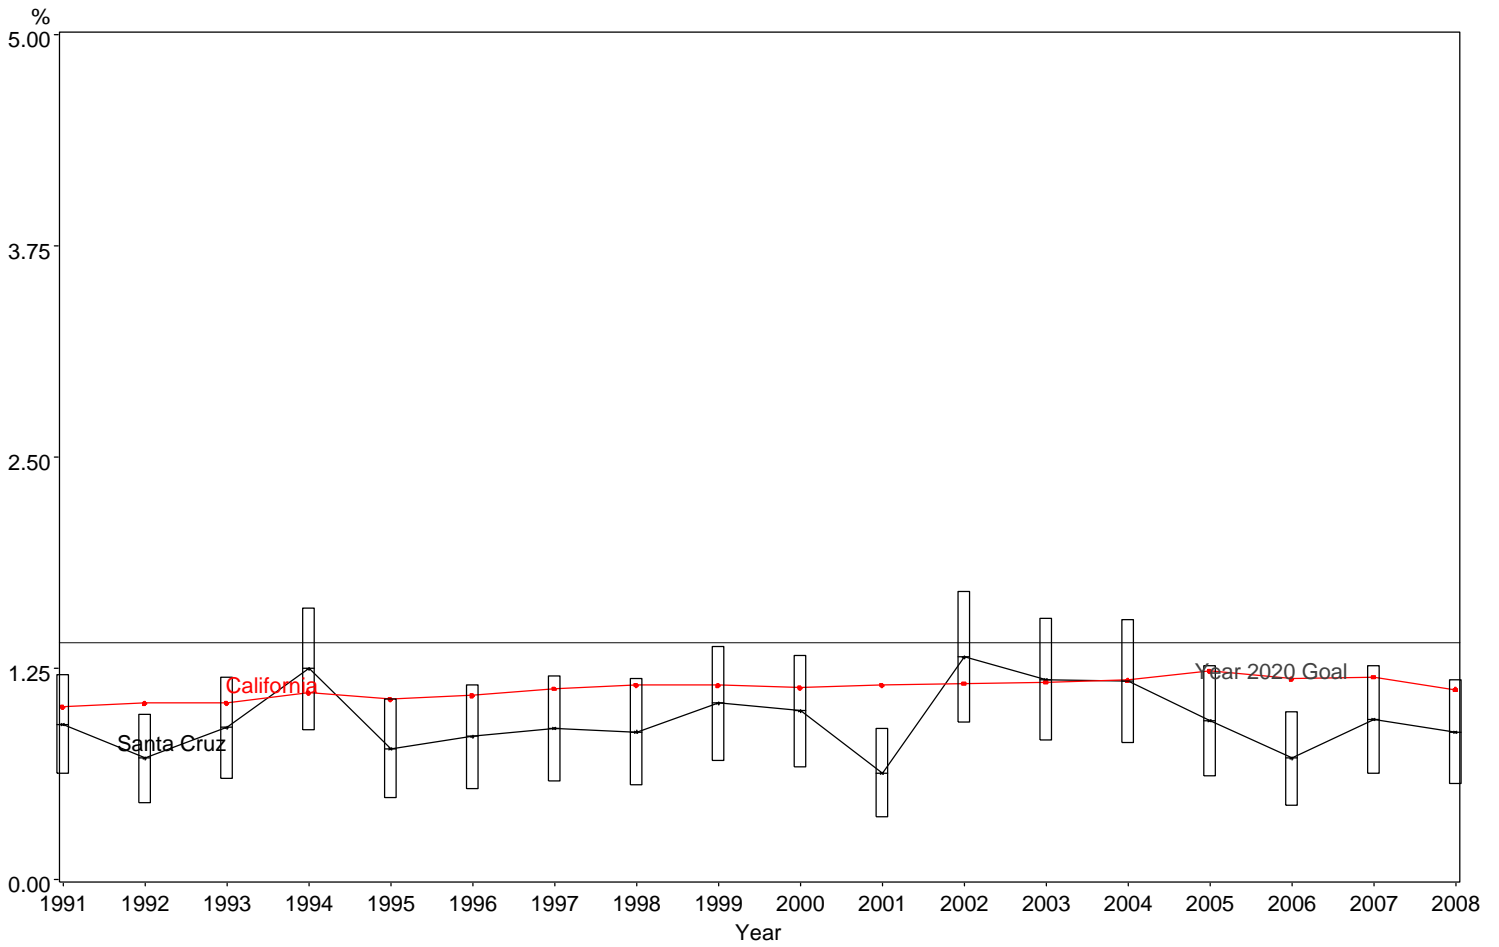

Percent of Very Low Birth Weight Infants
Santa Cruz County, 1991-2008

The box around the county point estimates denotes the 95% confidence interval around the estimate.