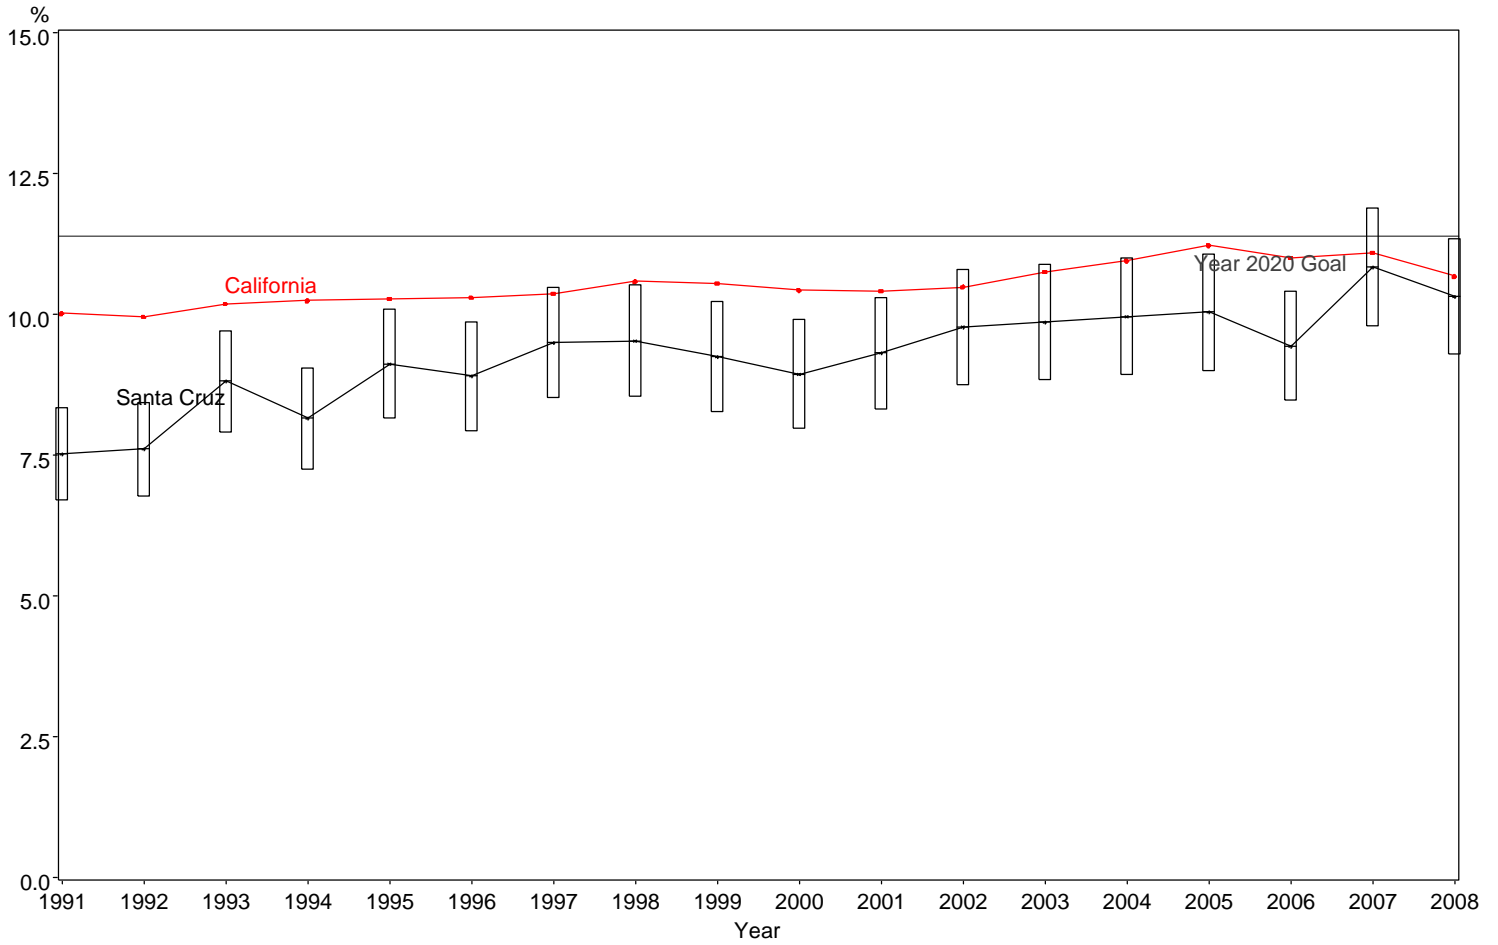

Percent of Preterm Infants
Santa Cruz County, 1991-2008

The box around the county point estimates denotes the 95% confidence interval around the estimate.