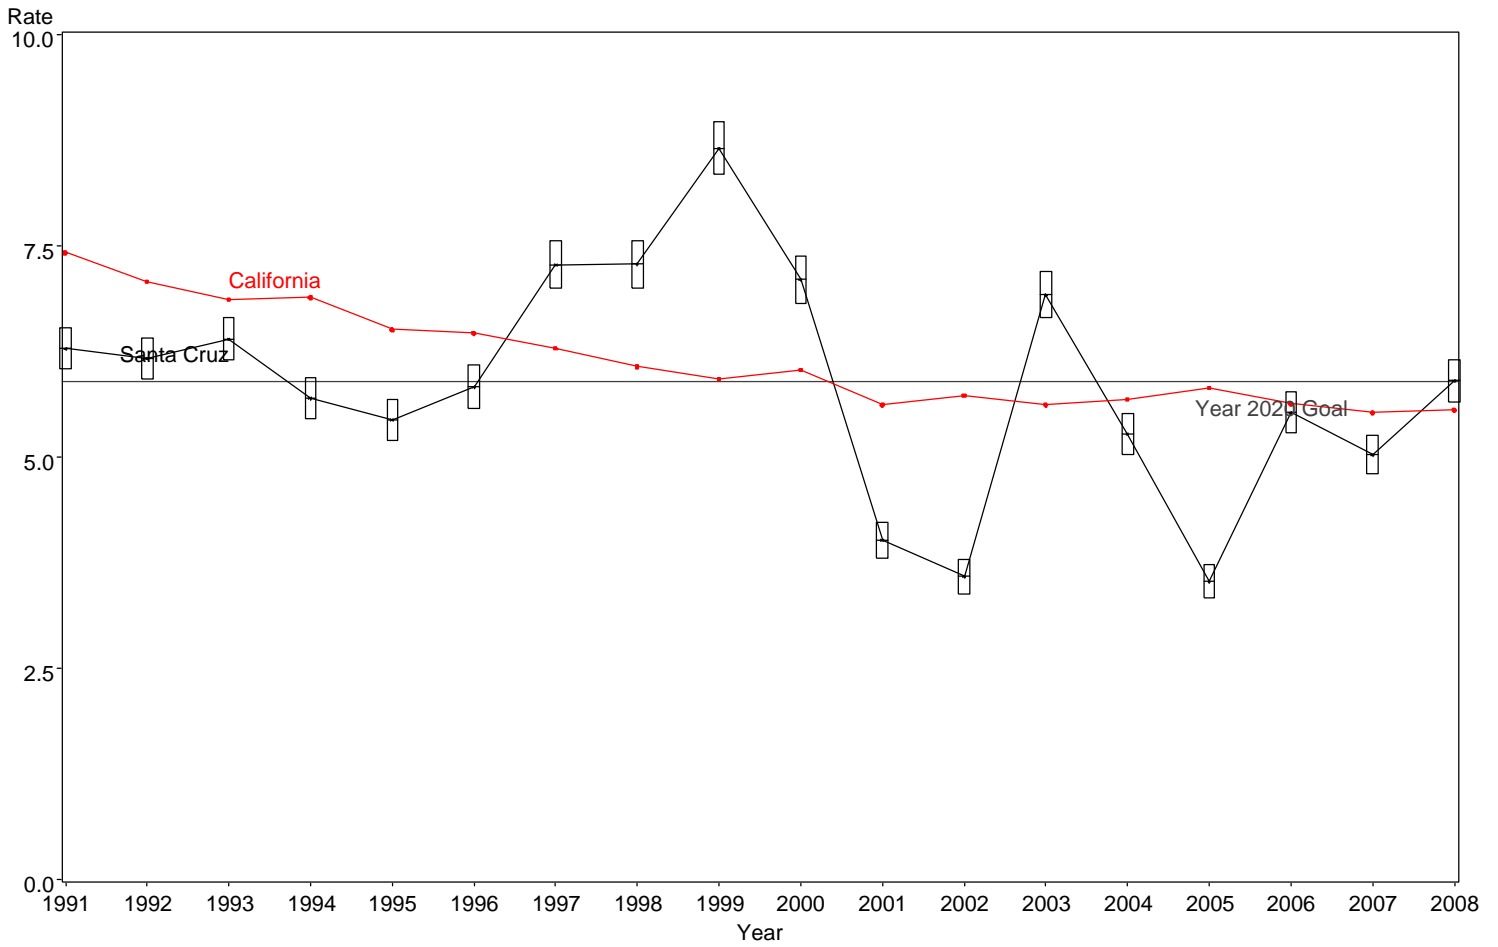

Perinatal Mortality Rate
Santa Cruz County, 1991-2008

The box around the county point estimates denotes the 95% confidence interval around the estimate.