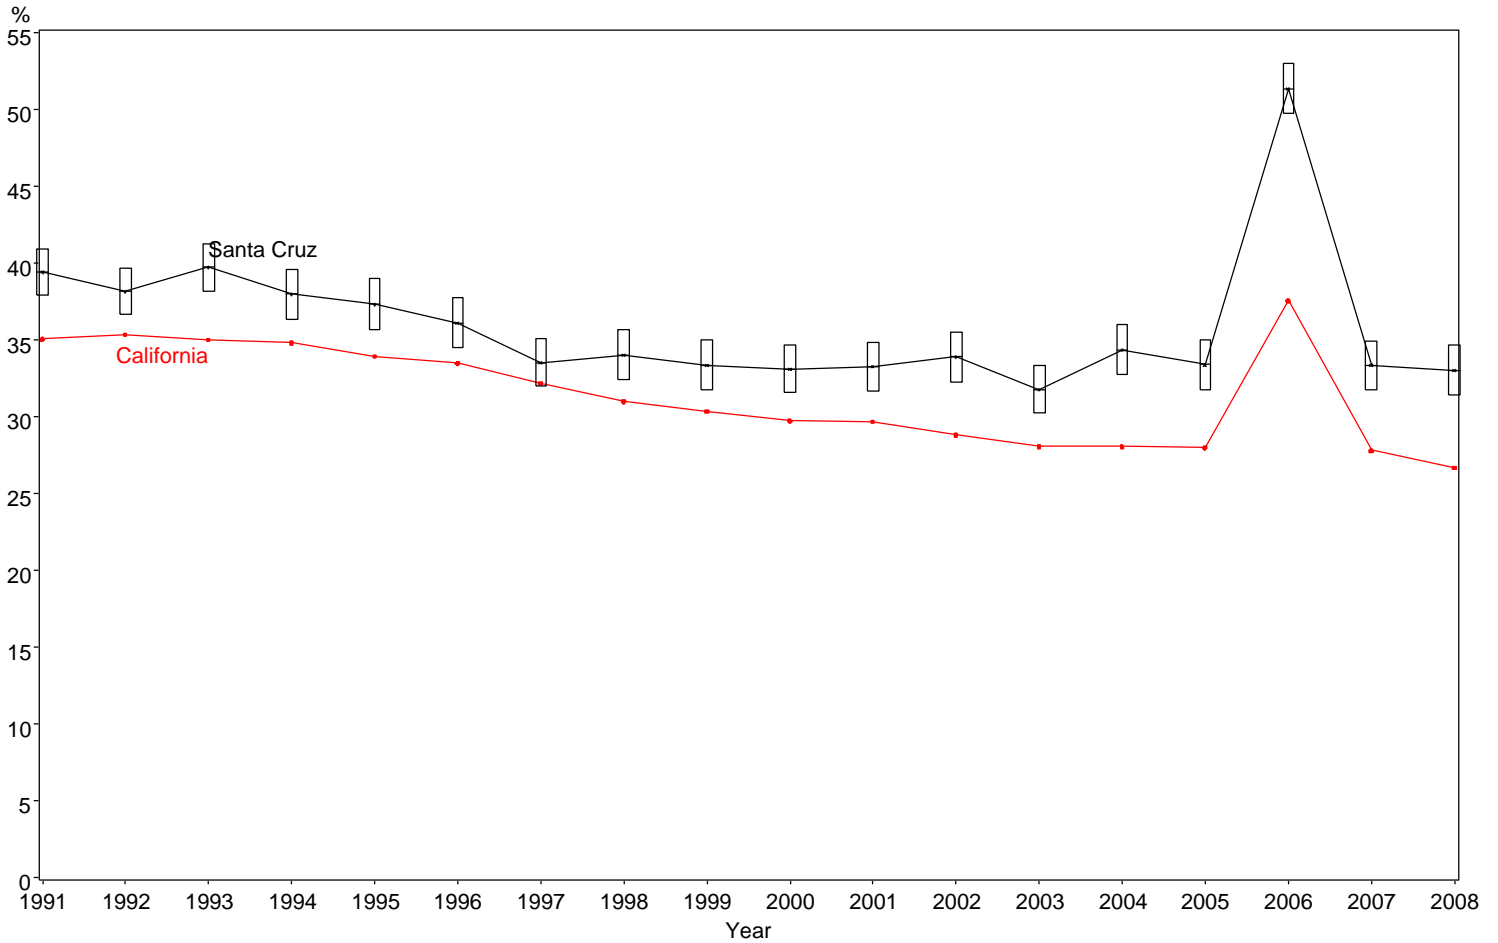

Percent of Births to Mothers with No High School Degree
Santa Cruz County, 1991-2008

The box around the county point estimates denotes the 95% confidence interval around the estimate.

Starting in 2006, the actual HS degree information became available. Prior to 2006, a HS degree was estimated as ≥ 12 years of education