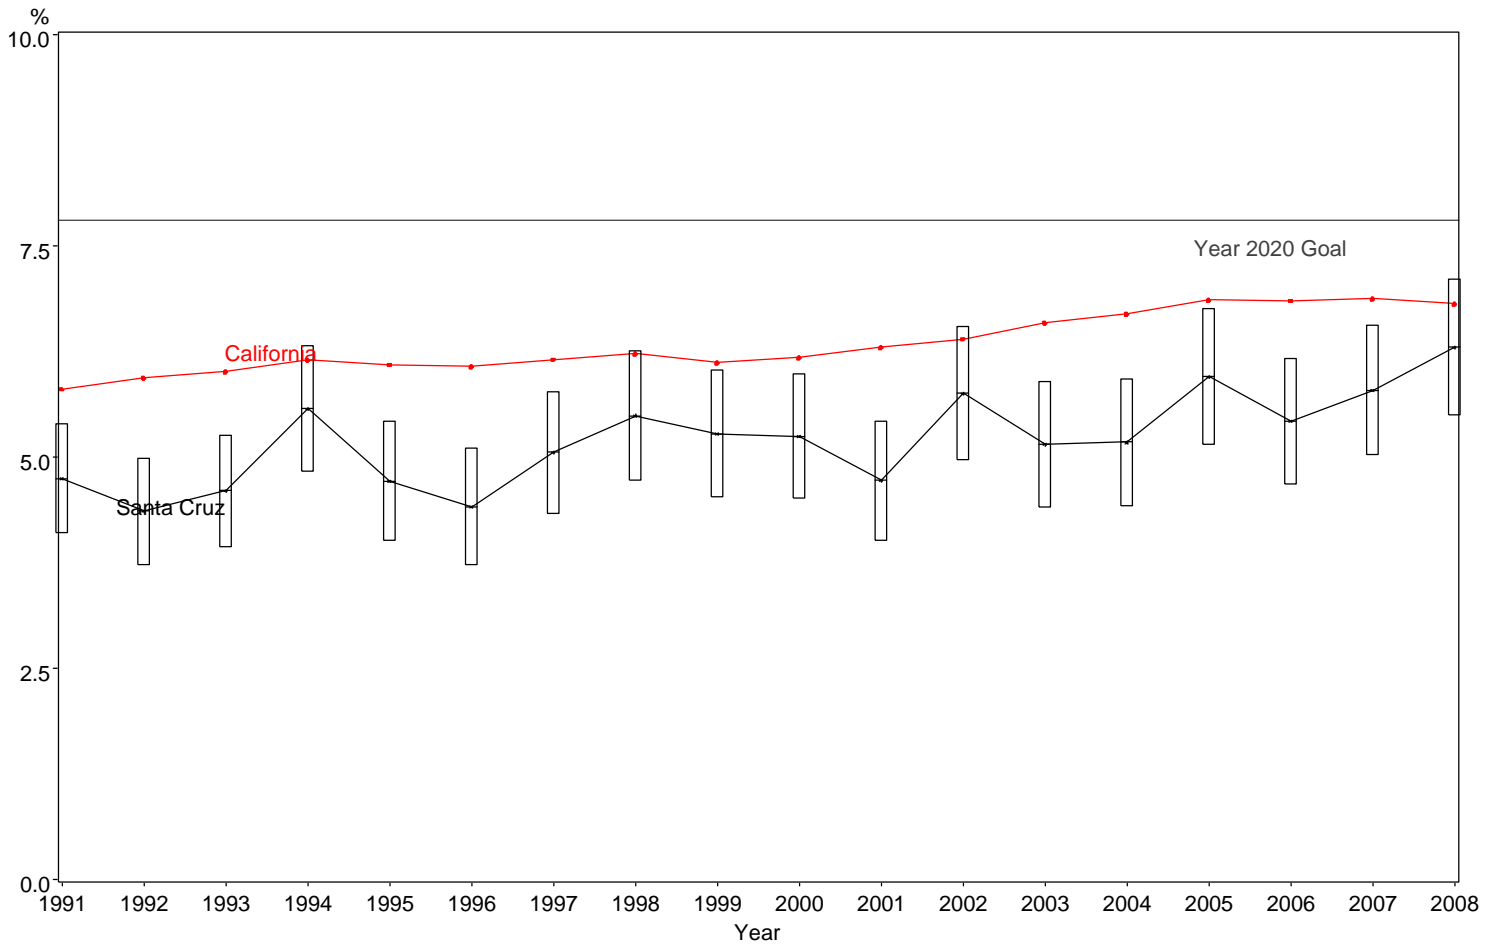

Percent of Low Birth Weight Infants
Santa Cruz County, 1991-2008

The box around the county point estimates denotes the 95% confidence interval around the estimate.