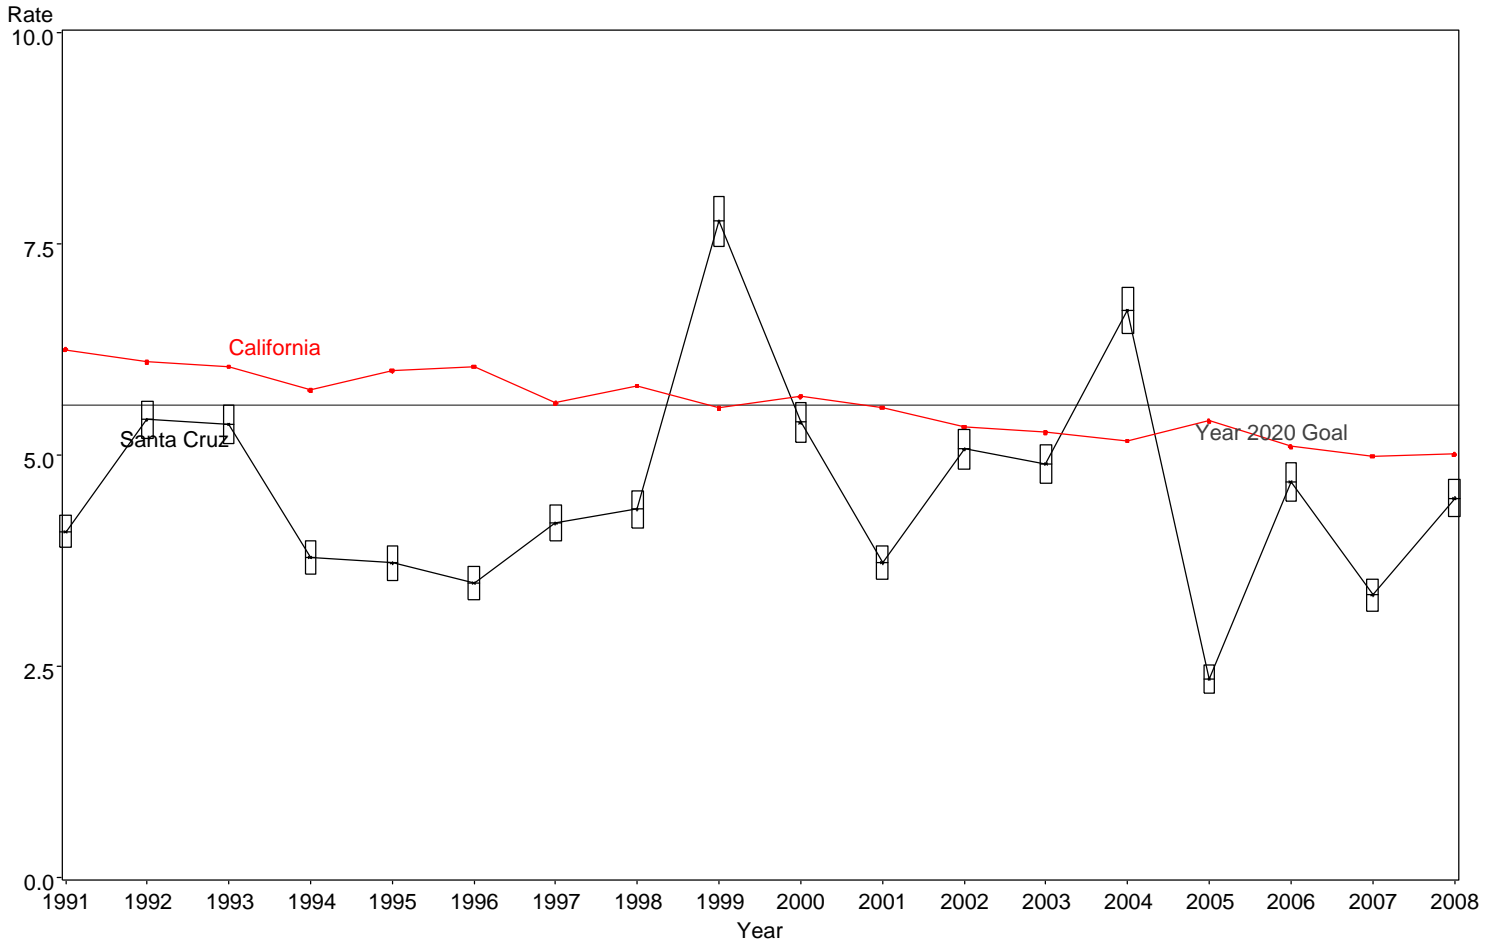

Fetal Mortality Rate  
Santa Cruz County, 1991-2008

The box around the county point estimates denotes the 95% confidence interval around the estimate.