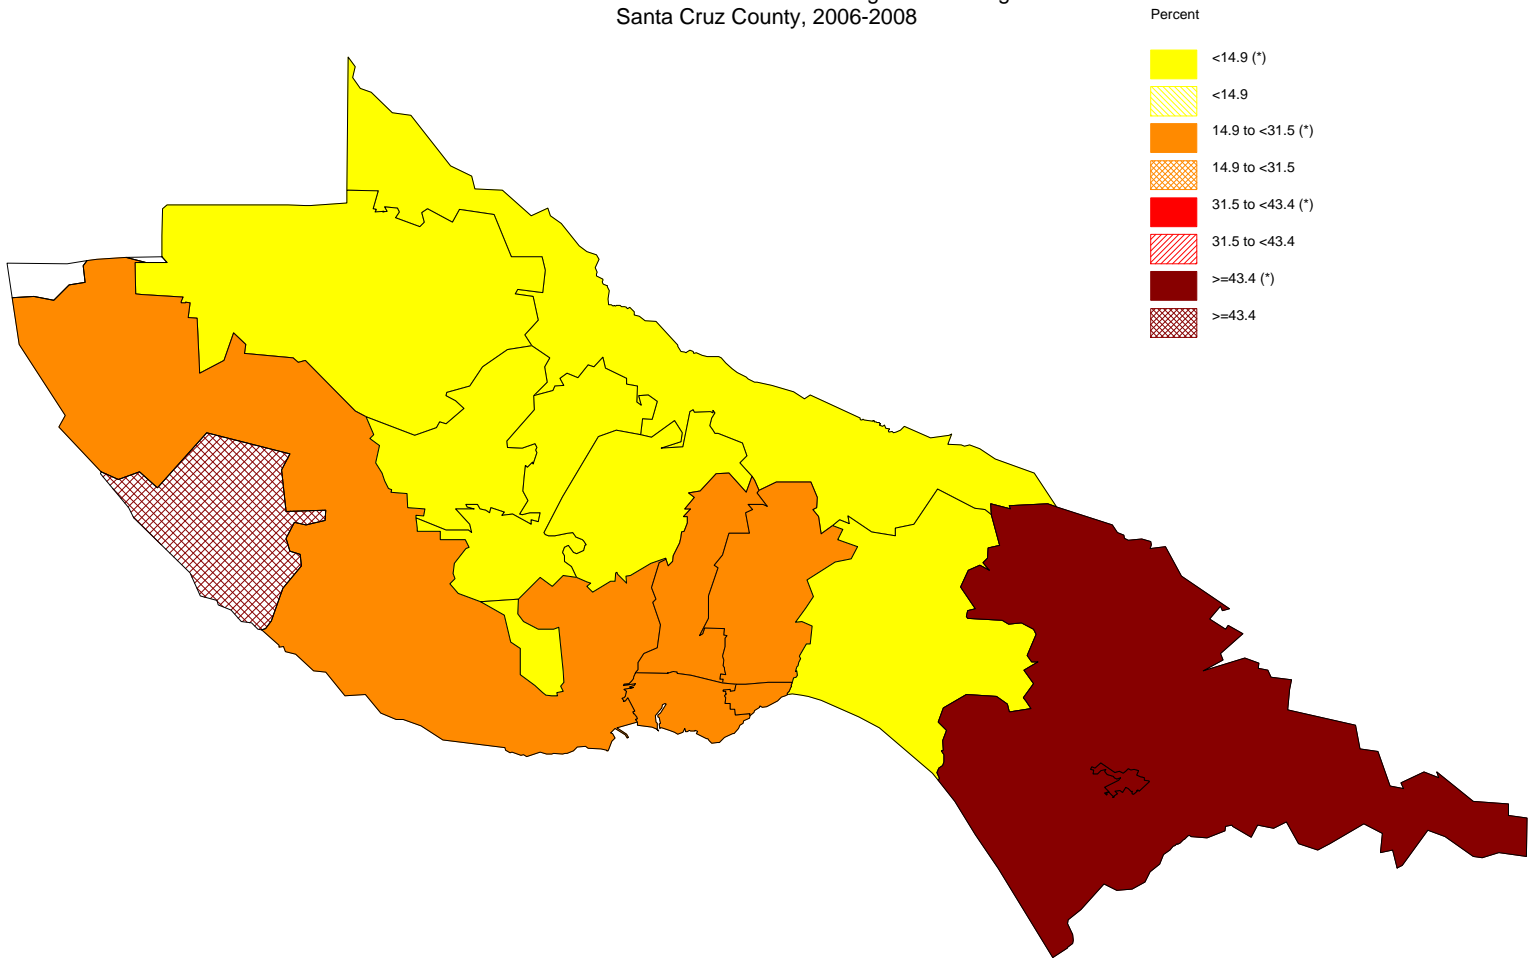

Percent of Births to Mothers with No High School Degree
Santa Cruz County, 2006-2008

The star in parenthesis after the legend entry indicates a statistically significant percent compared to the California average (alpha=0.01; two-tailed test).
For white areas in the map, no data are available.