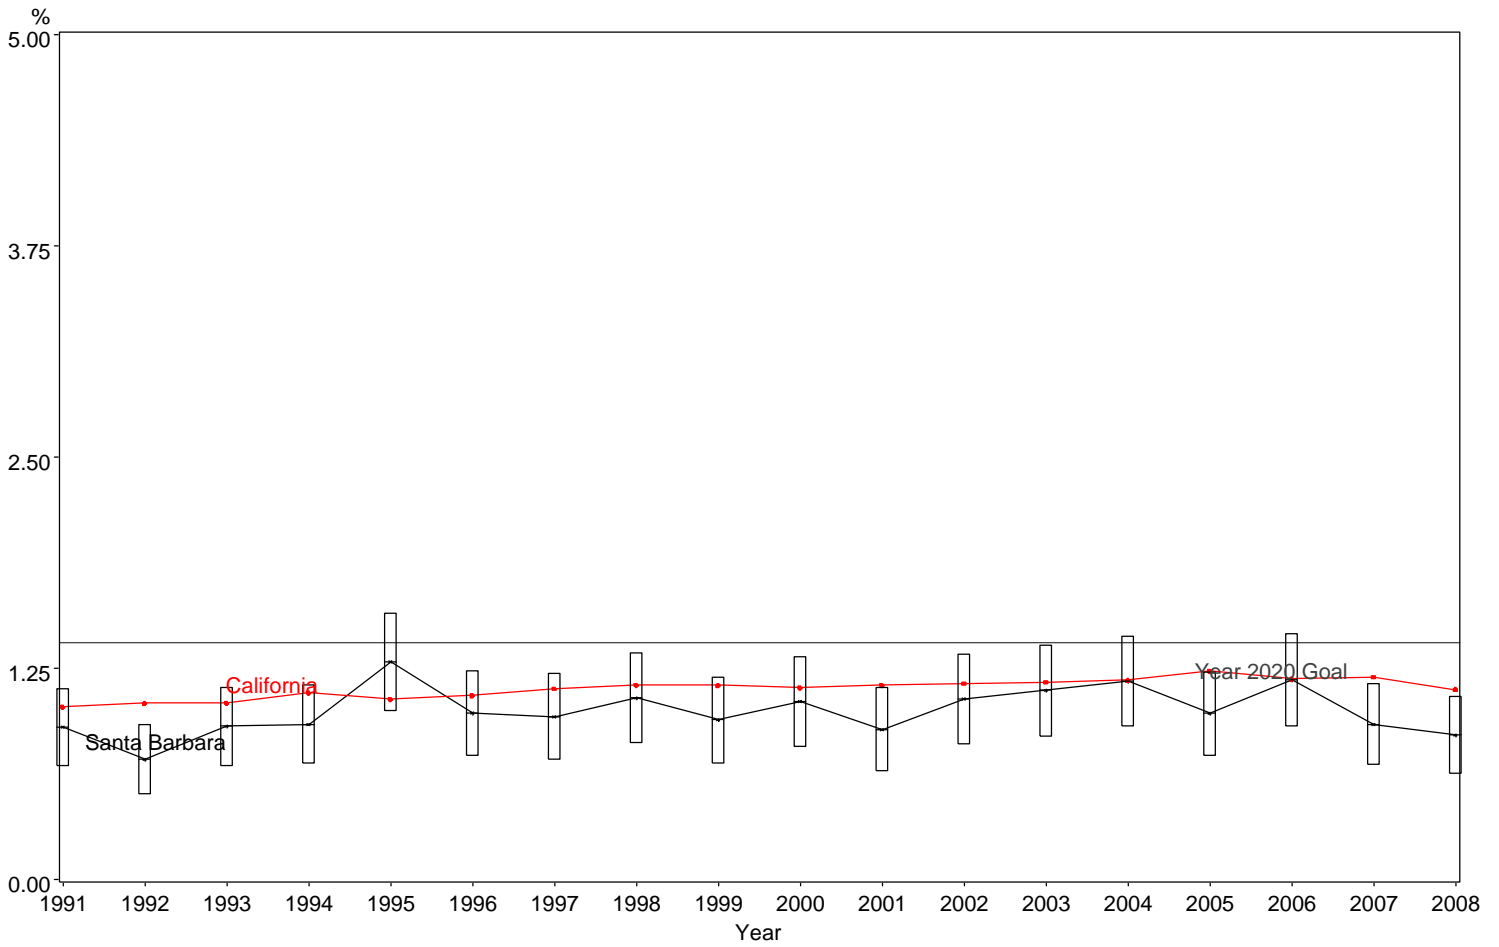

Percent of Very Low Birth Weight Infants  
Santa Barbara County, 1991-2008

The box around the county point estimates denotes the 95% confidence interval around the estimate.