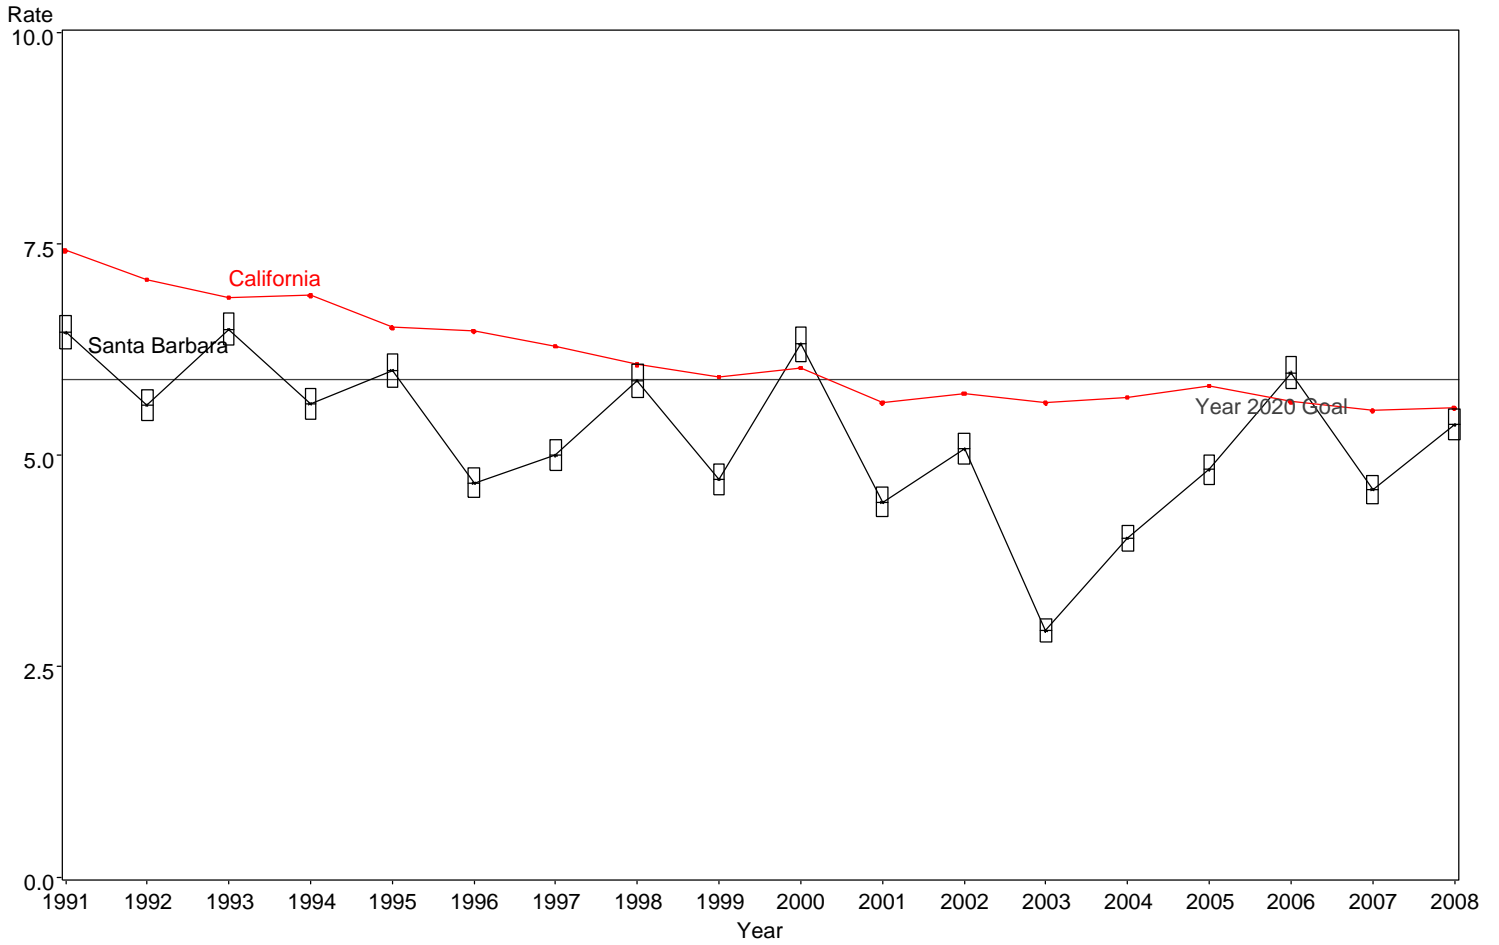

Perinatal Mortality Rate
Santa Barbara County, 1991-2008

The box around the county point estimates denotes the 95% confidence interval around the estimate.