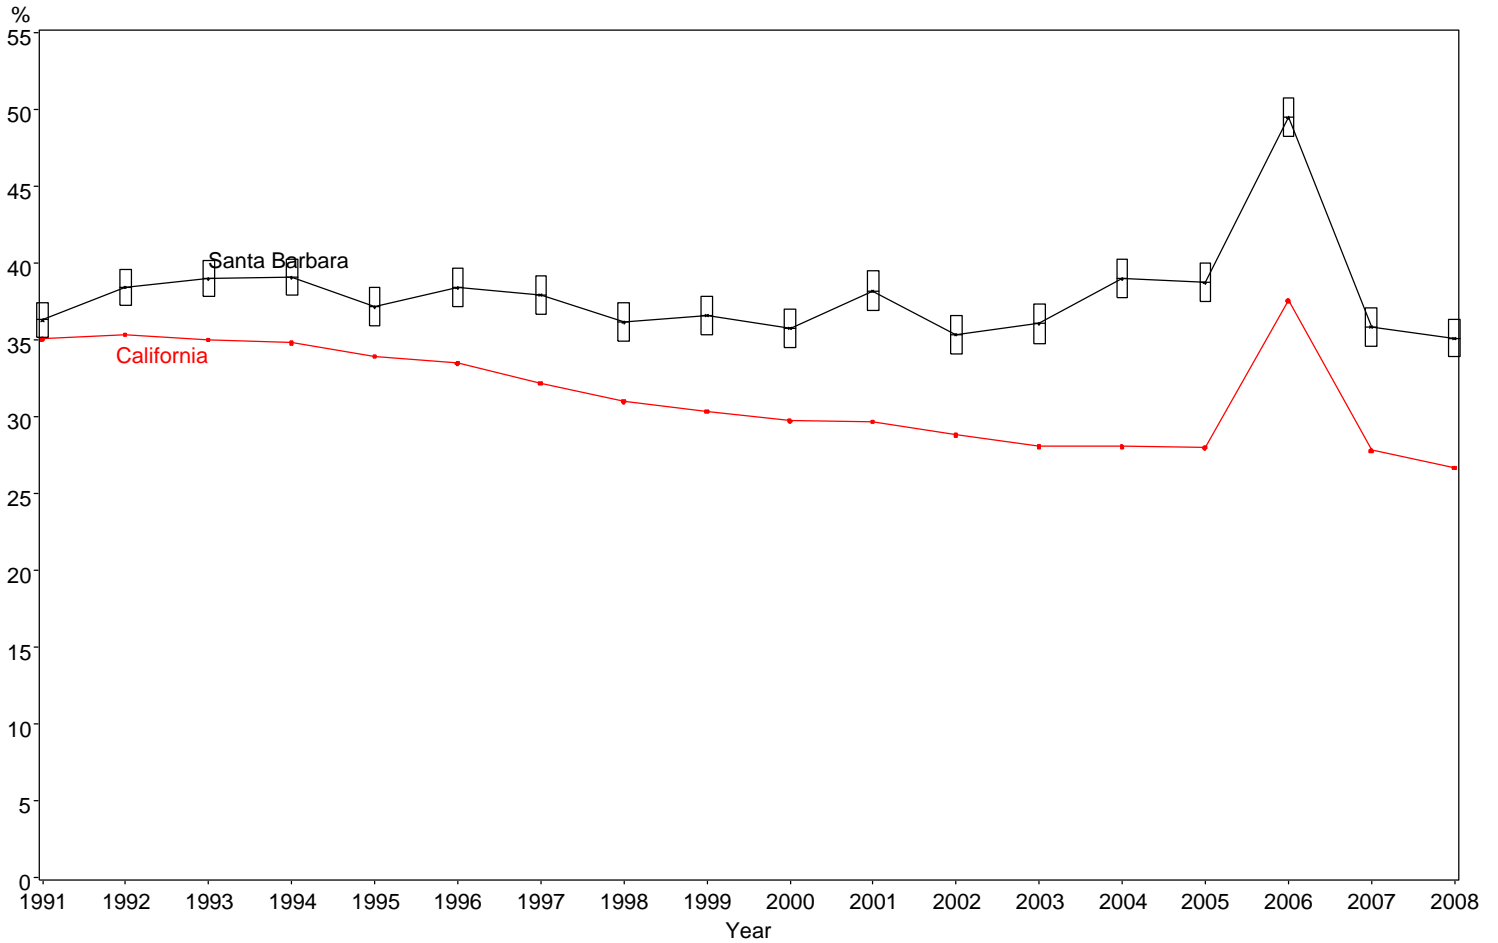

Percent of Births to Mothers with No High School Degree
Santa Barbara County, 1991-2008

The box around the county point estimates denotes the 95% confidence interval around the estimate.

Starting in 2006, the actual HS degree information became available. Prior to 2006, a HS degree was estimated as ≥ 12 years of education