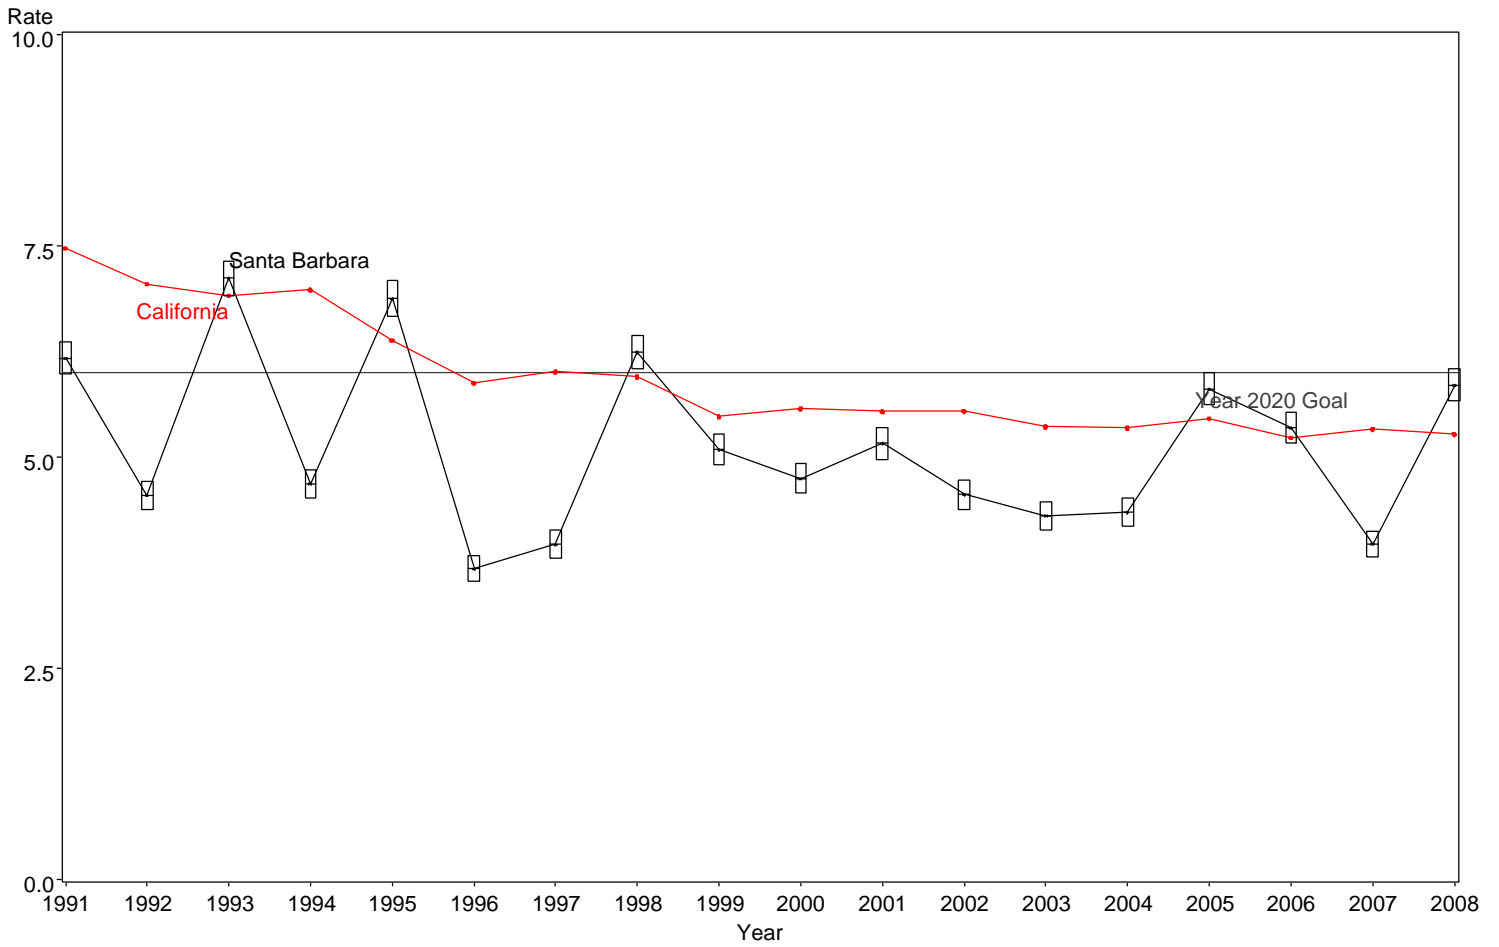

Infant Mortality Rate
Santa Barbara County, 1991-2008

The box around the county point estimates denotes the 95% confidence interval around the estimate.