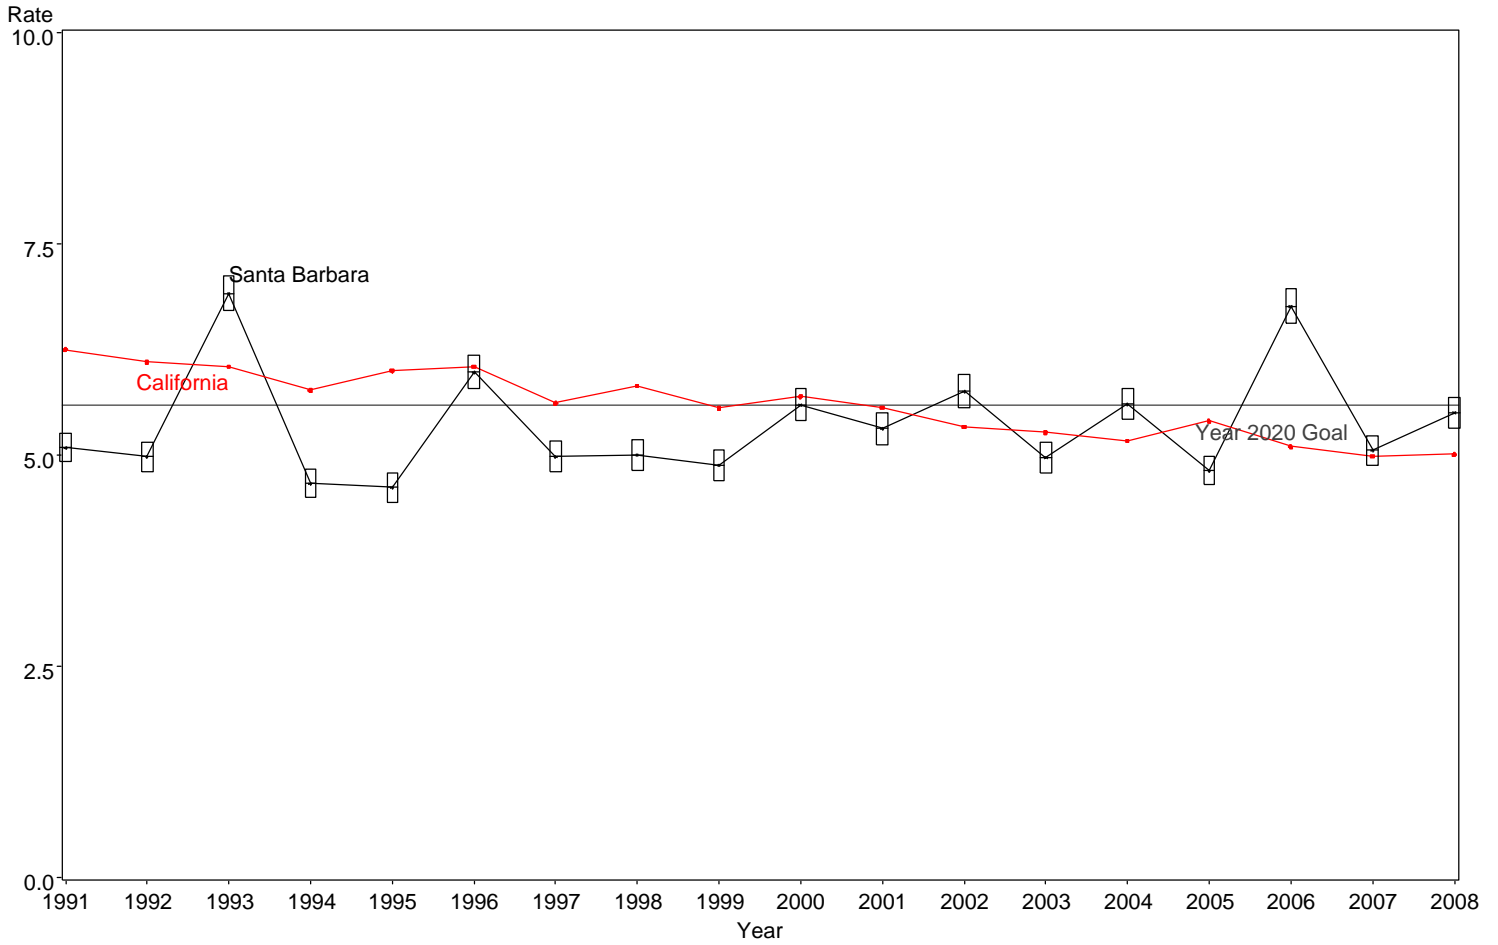

Fetal Mortality Rate
Santa Barbara County, 1991-2008

The box around the county point estimates denotes the 95% confidence interval around the estimate.