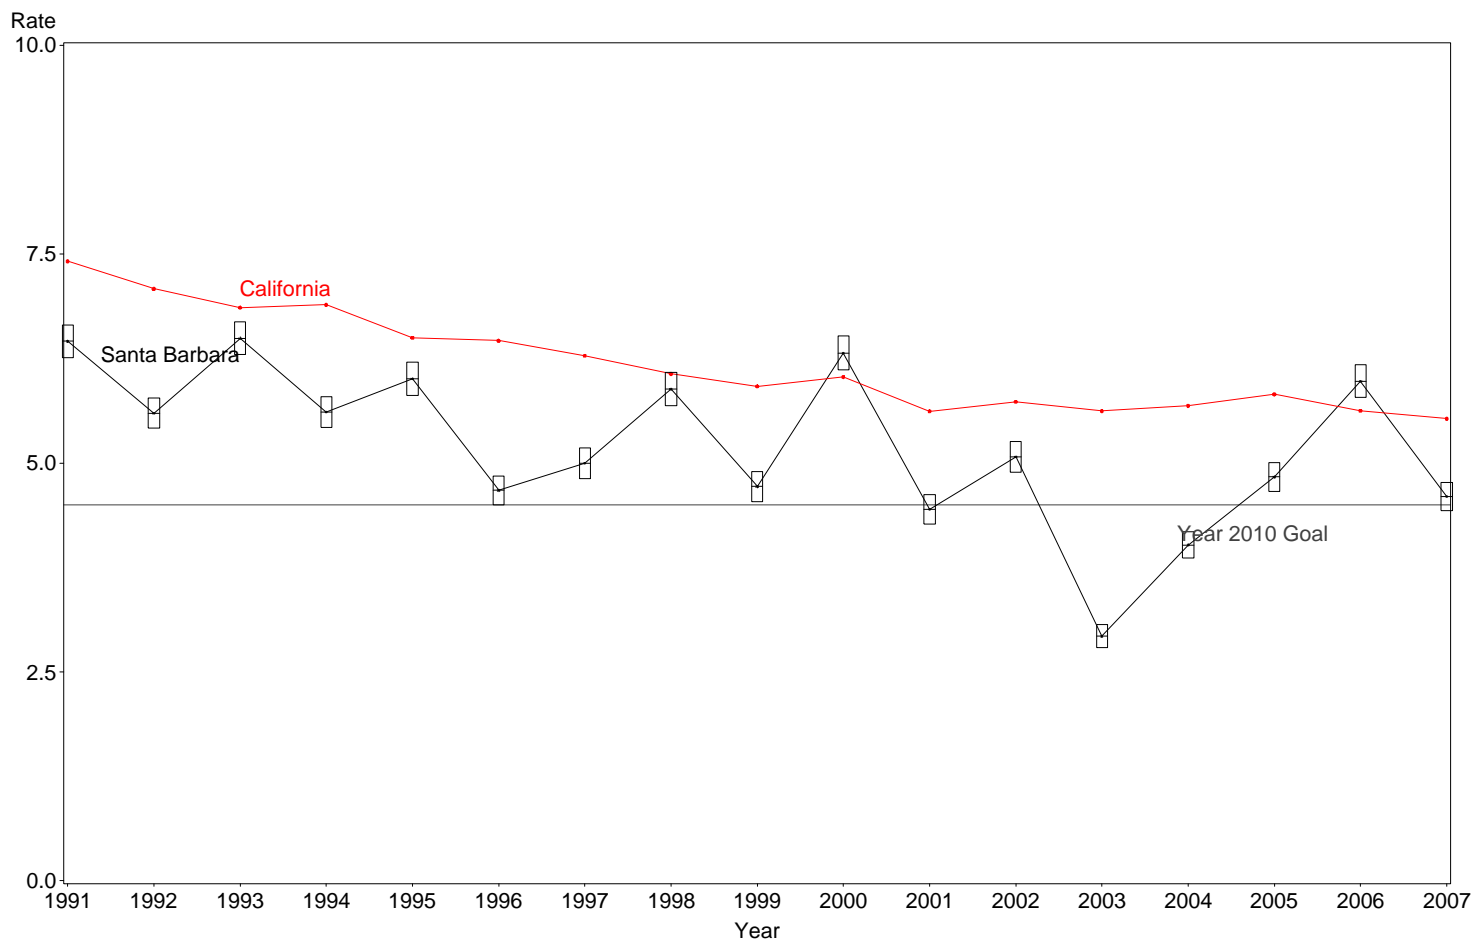

Perinatal Mortality Rate
Santa Barbara County, 2005-2007

The box around the county point estimates denotes the 95% confidence interval around the estimate.