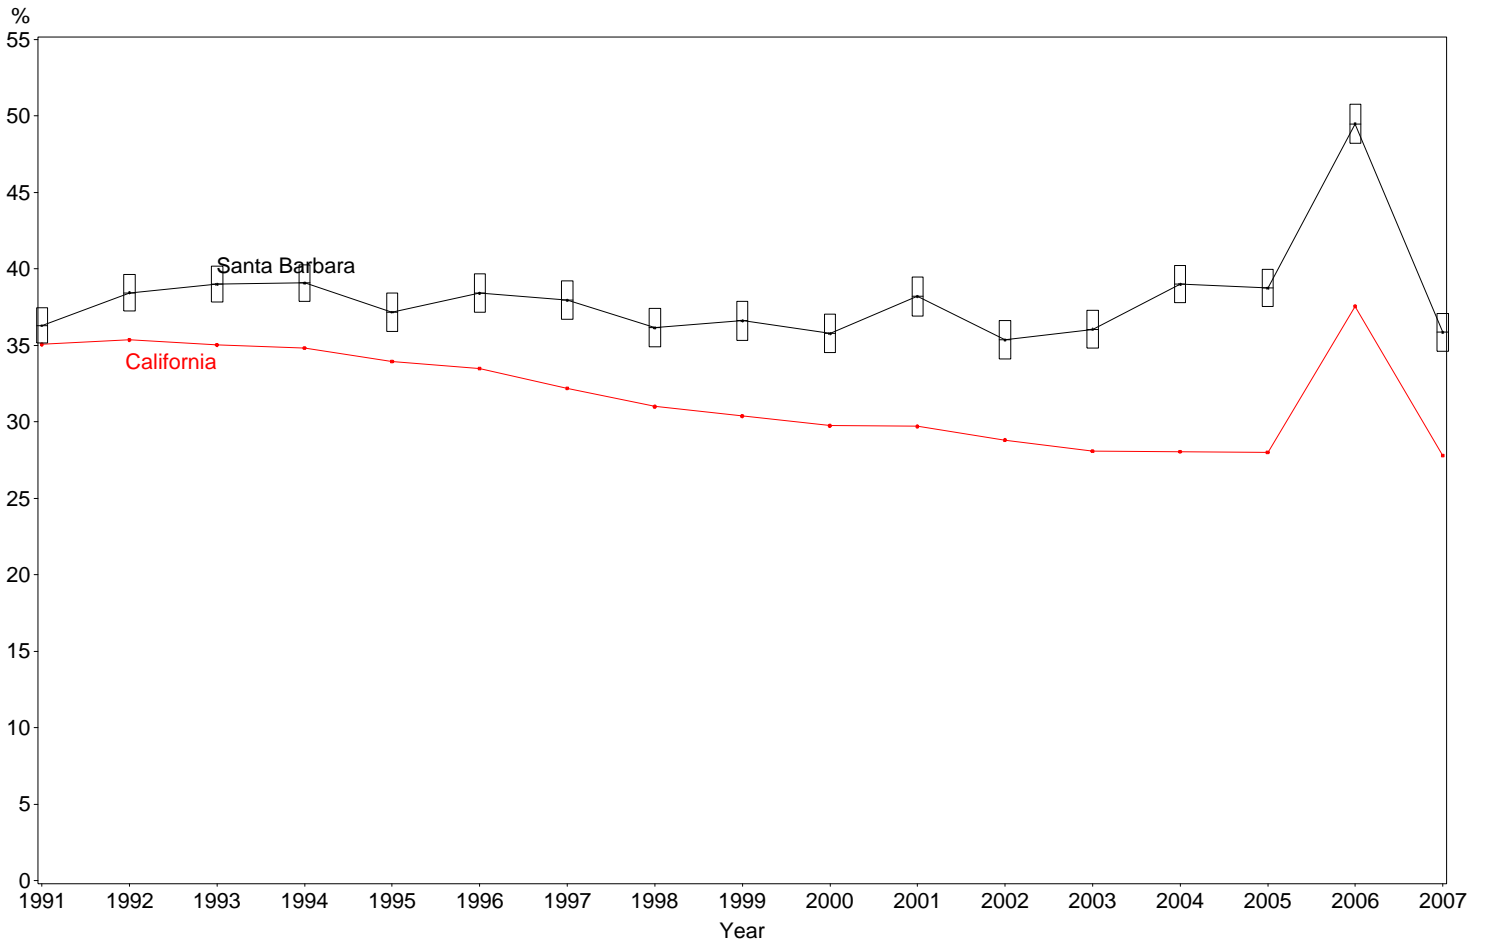

Percent of Births to Mothers with No High School Degree
 Santa Barbara County, 2005-2007

The box around the county point estimates denotes the 95% confidence interval around the estimate.

Starting in 2006, the actual HS degree information became available. Prior to 2006, a HS degree was estimated as ≥ 12 years of education