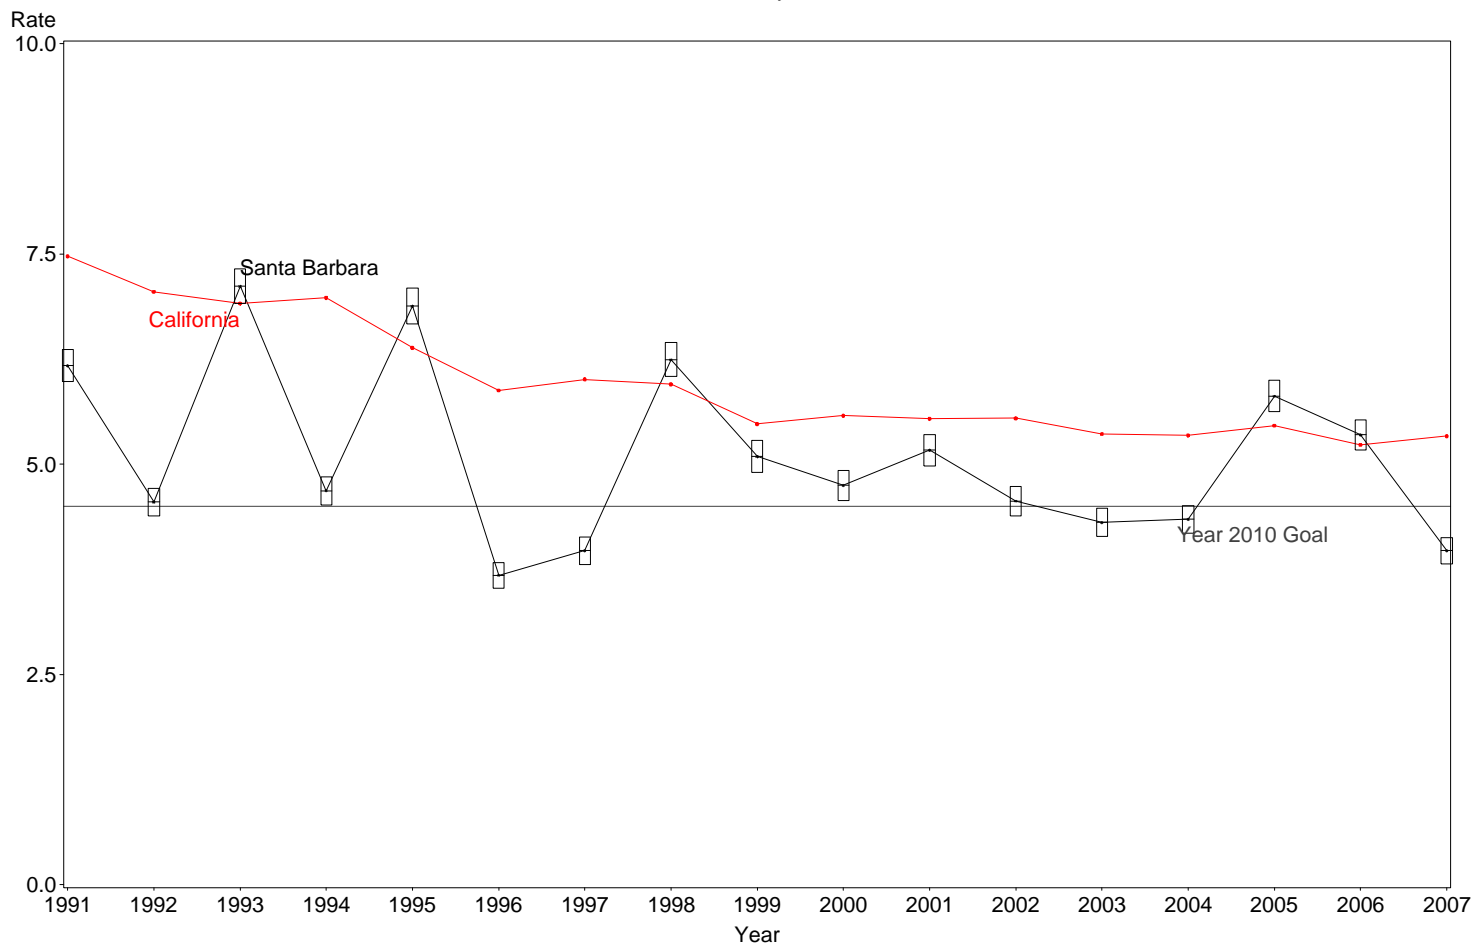

Infant Mortality Rate
Santa Barbara County, 2005-2007

The box around the county point estimates denotes the 95% confidence interval around the estimate.