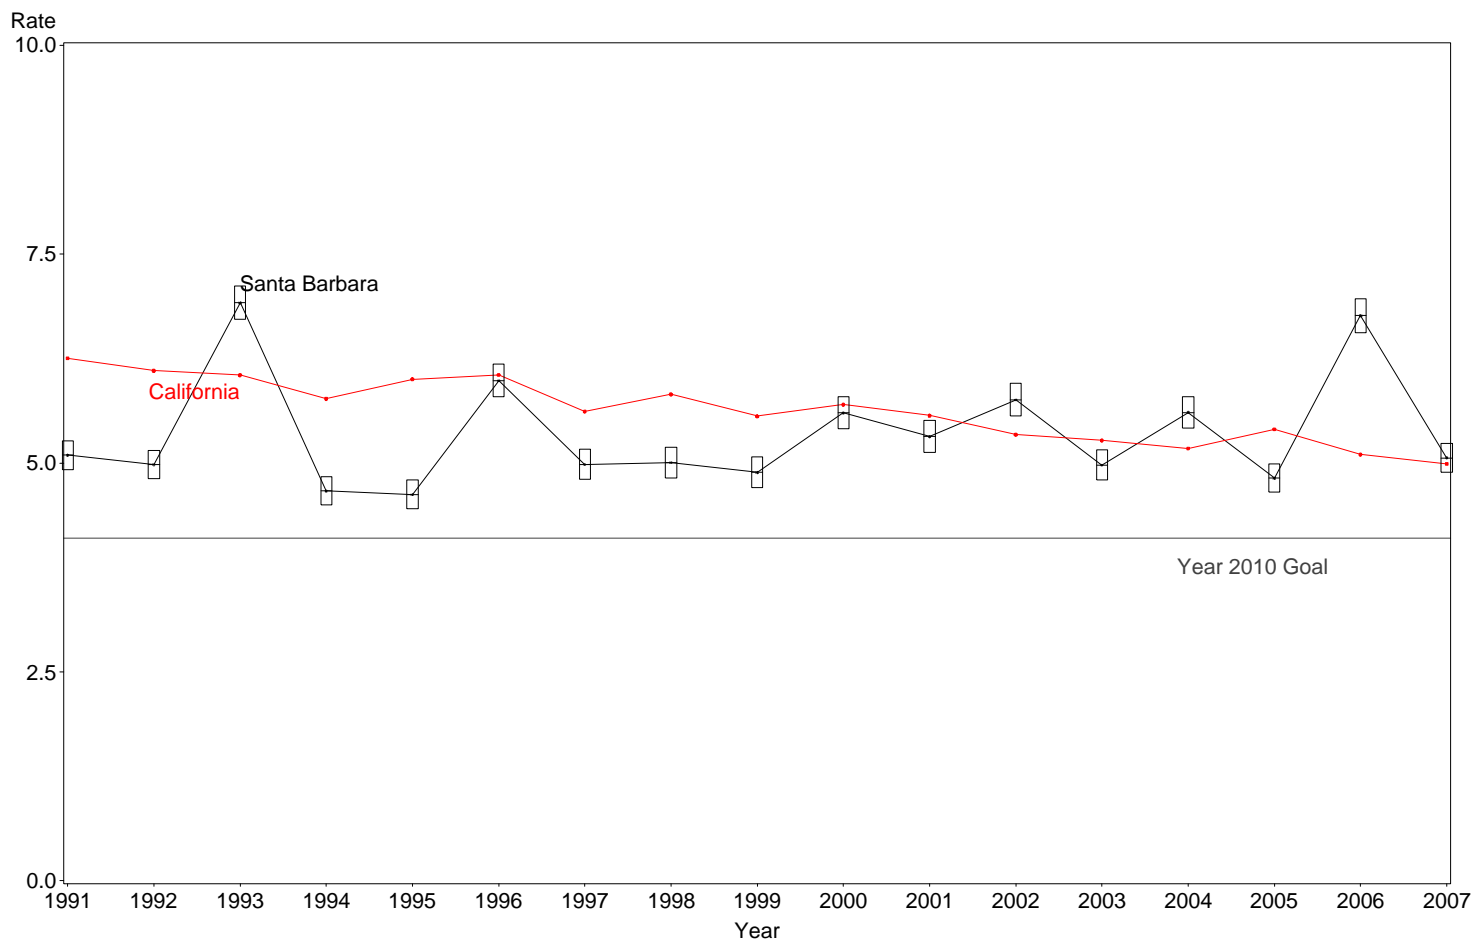

Fetal Mortality Rate
Santa Barbara County, 2005-2007

The box around the county point estimates denotes the 95% confidence interval around the estimate.