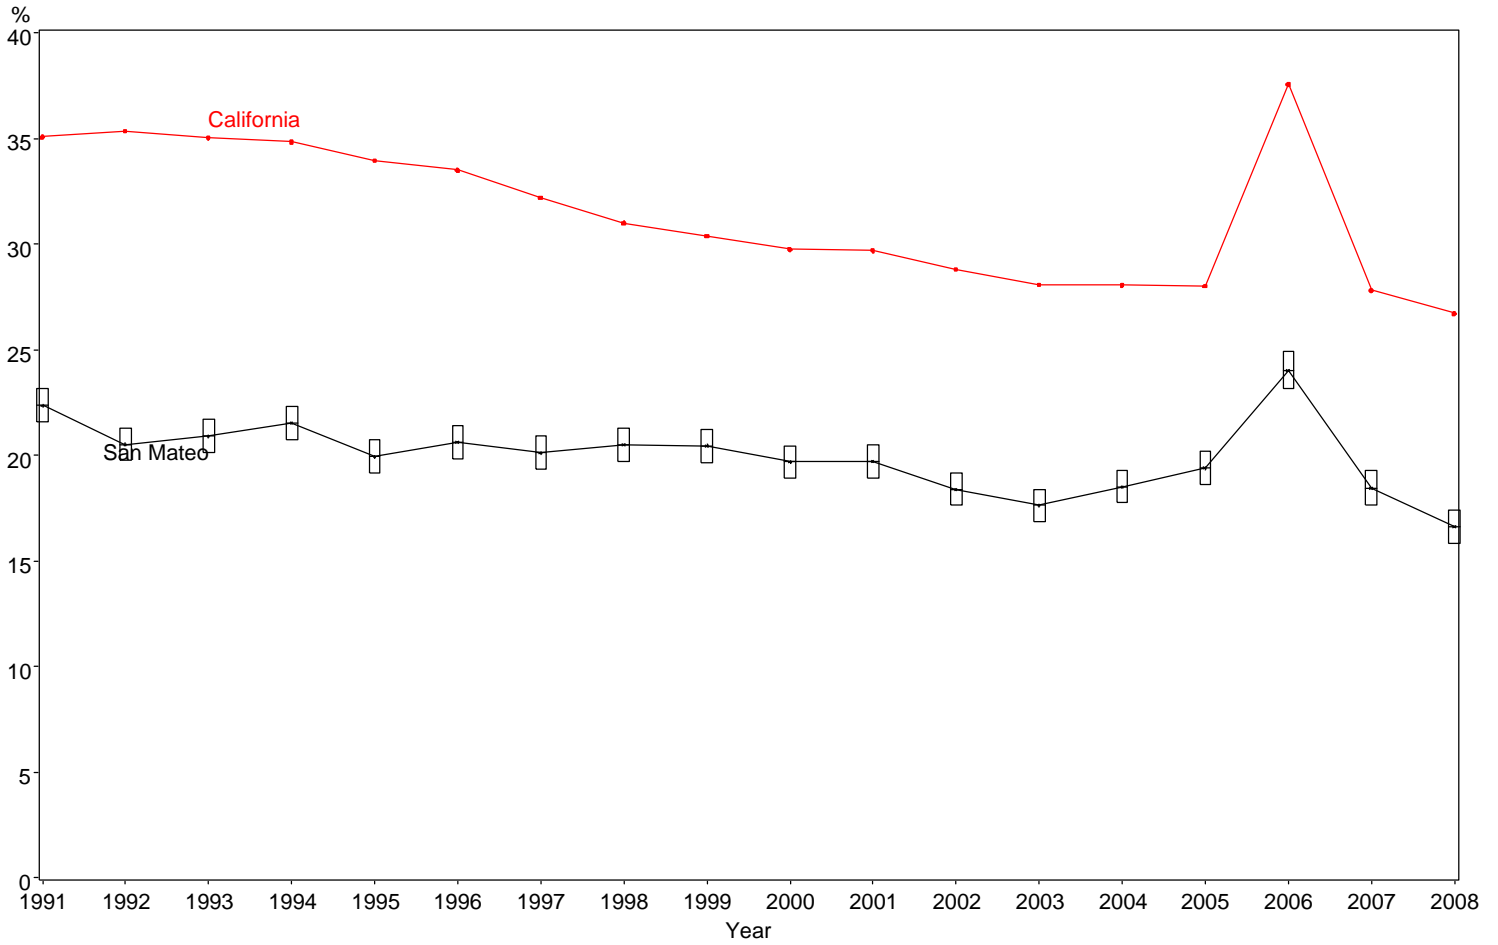

Percent of Births to Mothers with No High School Degree
San Mateo County, 1991-2008

The box around the county point estimates denotes the 95% confidence interval around the estimate.

Starting in 2006, the actual HS degree information became available. Prior to 2006, a HS degree was estimated as ≥ 12 years of education